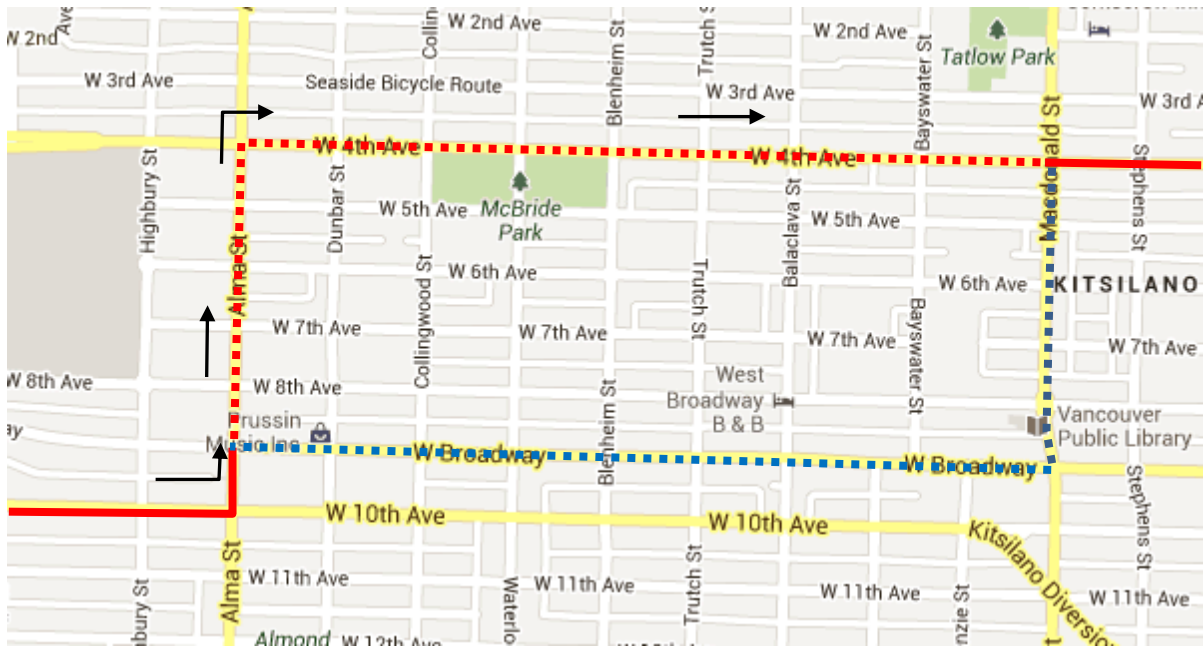

# Greek Day Detour Map

**14 Downtown/Hastings:** Regular route to Alma and Broadway, then via Alma, 4 Ave, resume regular route due to special event.

Regular route	
Portion missed	
Detour portion	