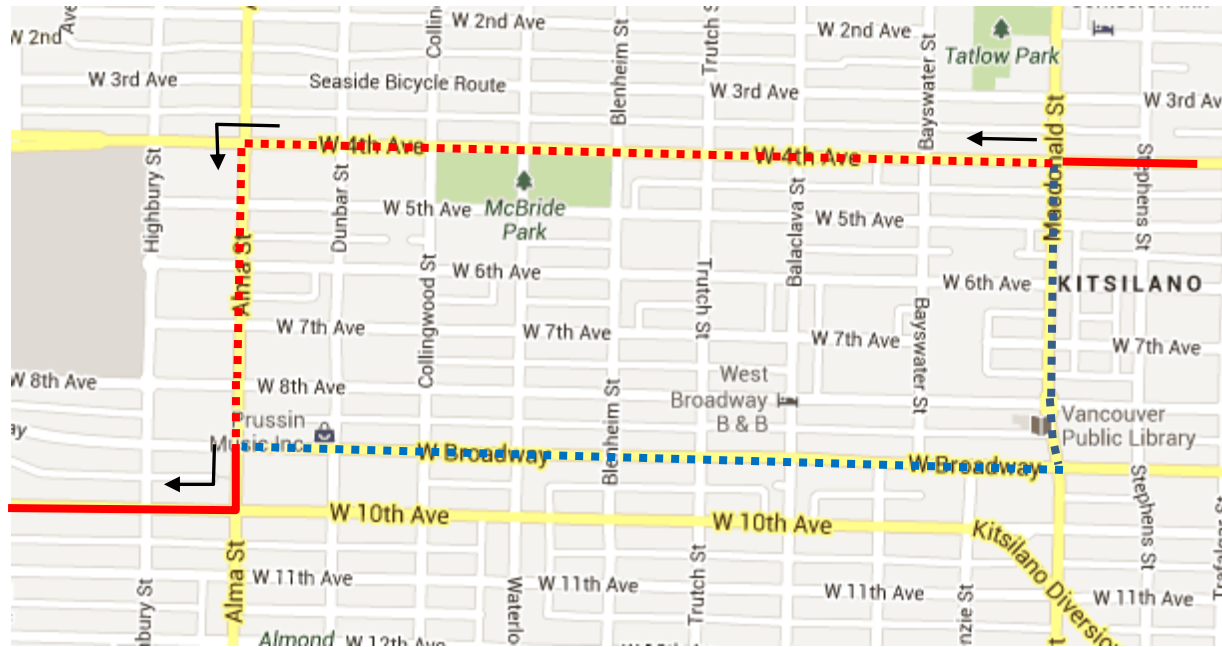

Greek Day Detour Map

14 Blanca: Regular route to 4 Ave & MacDonald, con't 4 Ave, Alma, resume regular route due to special event.

| | |
|----------------|--|
| Regular route |  |
| Portion missed |  |
| Detour portion |  |