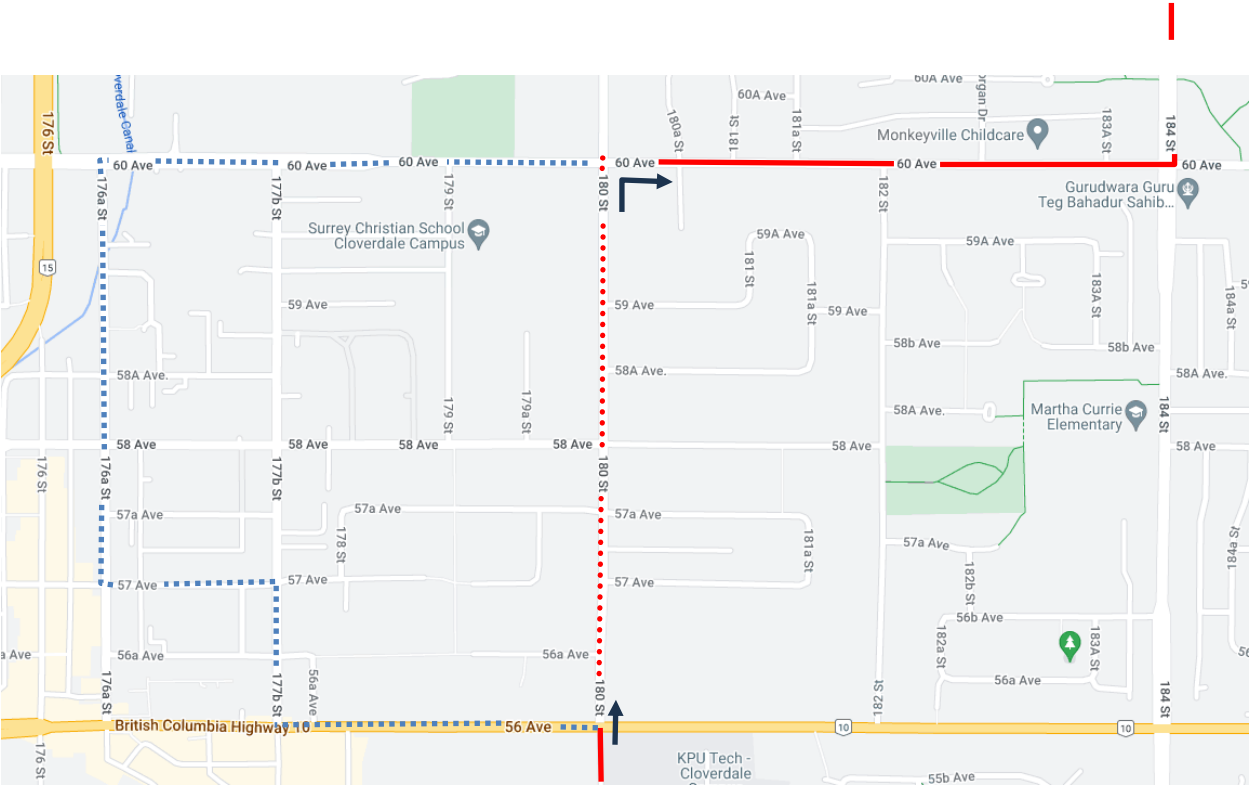

# Event Detour Map

**370 Willowbrook:** Regular route to 180 St and 56 Ave then 180 St, 60 Ave resume regular route due to special event.

Regular route	
Portion missed	
Detour portion	