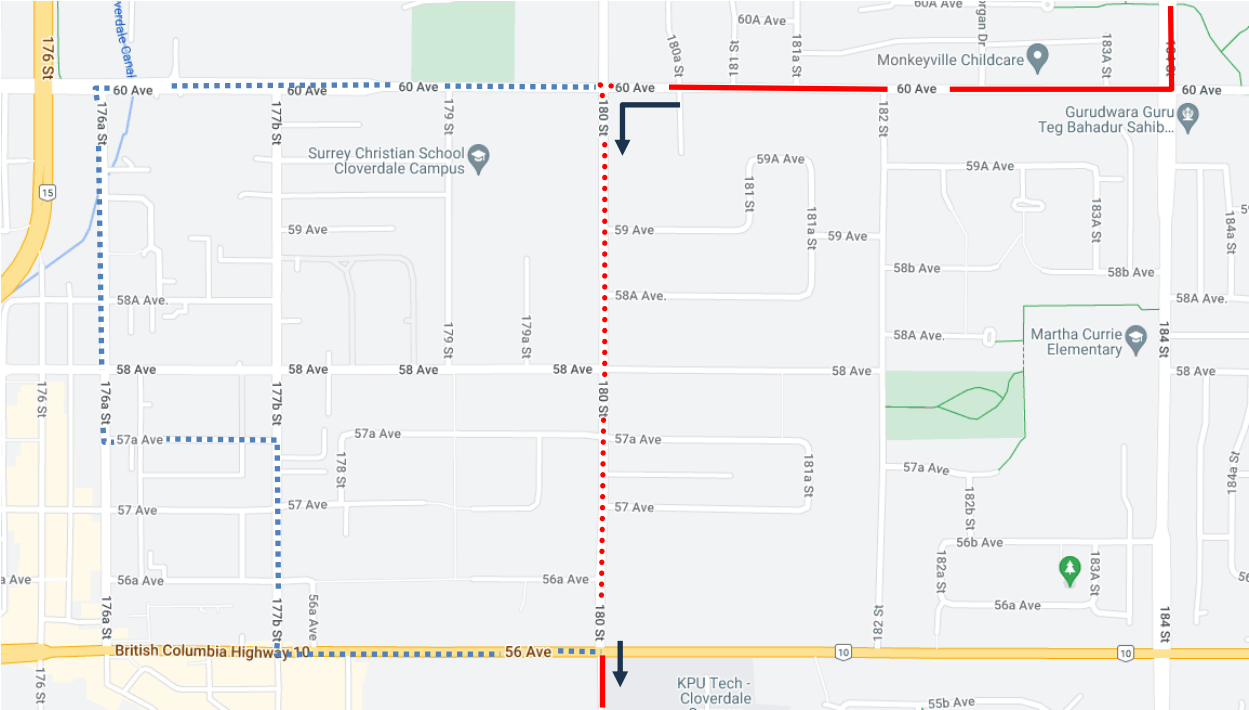

Event Detour Map

370 Cloverdale: Regular route to 60 Ave and 180 St then 180 St, resume regular route due to special event.

Regular route	
Portion missed	
Detour portion	