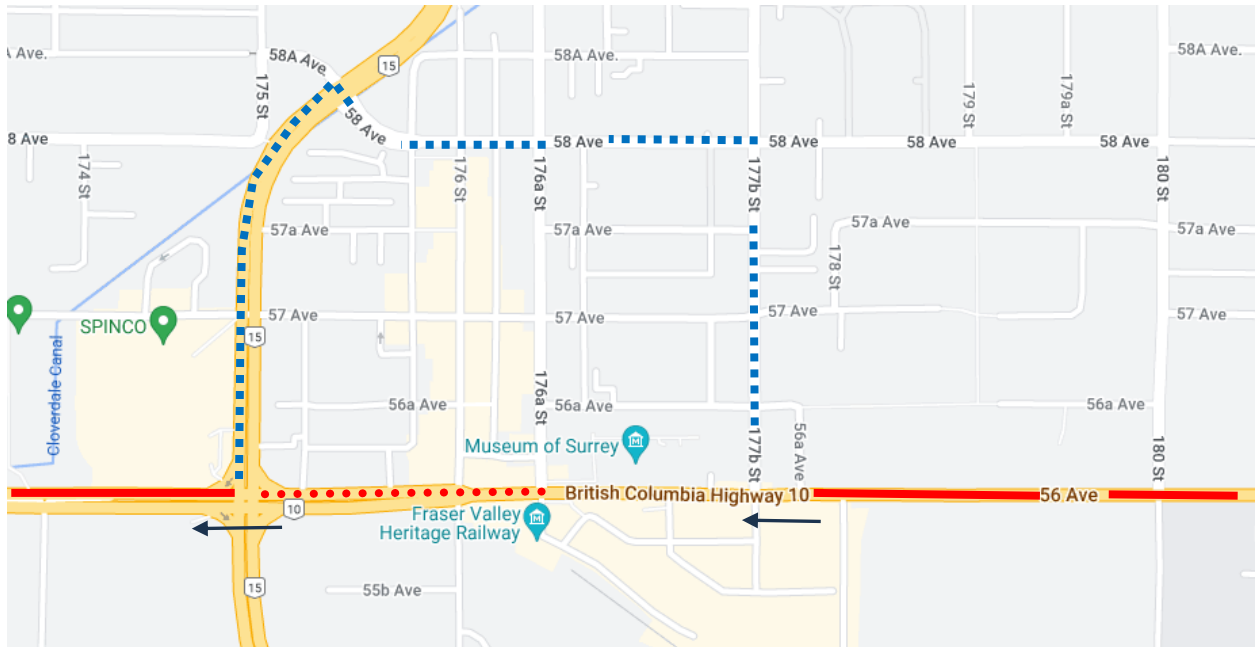

Cloverdale Rodeo Detour Map

342 Newton Exchange: Regular route to Hwy 10 (56 Ave) and 177B St, then Hwy 10, resume regular route due to special event.

Regular route	
Portion missed	
Detour portion	