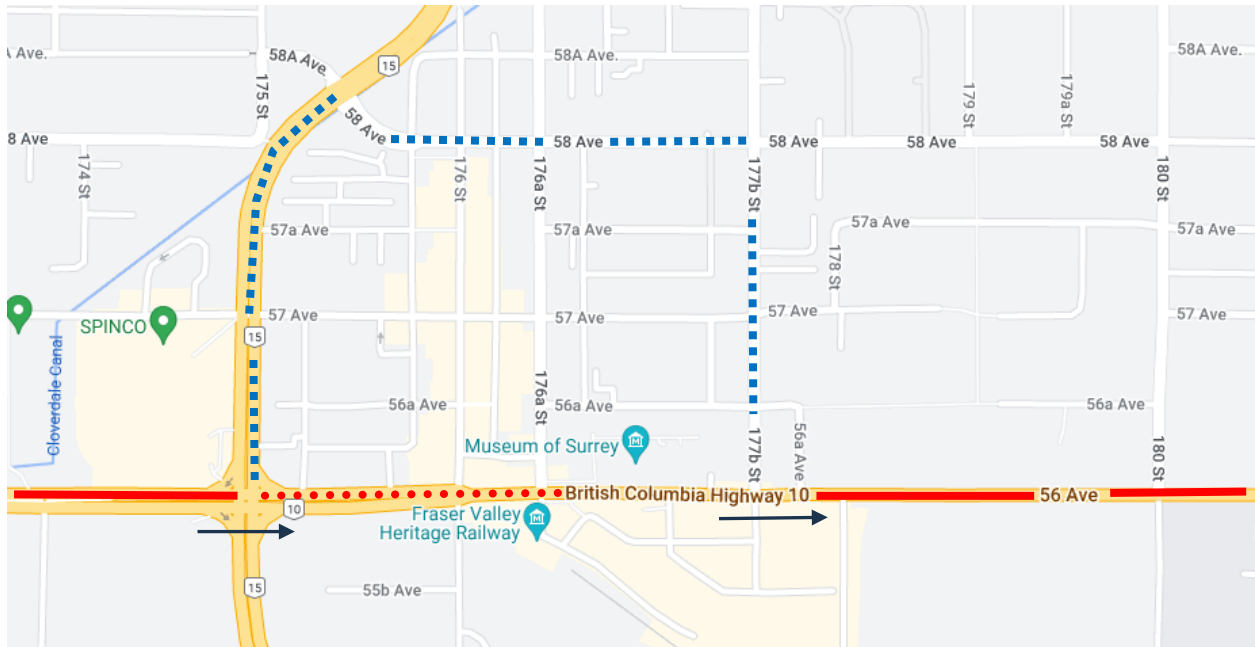

Cloverdale Rodeo Detour Map

342 Langley Centre: Regular route to Hwy 10 (176 St) & Hwy 15 (56 Ave), then Hwy 10, resume regular route due to special event.

Regular route	
Portion missed	
Detour portion	