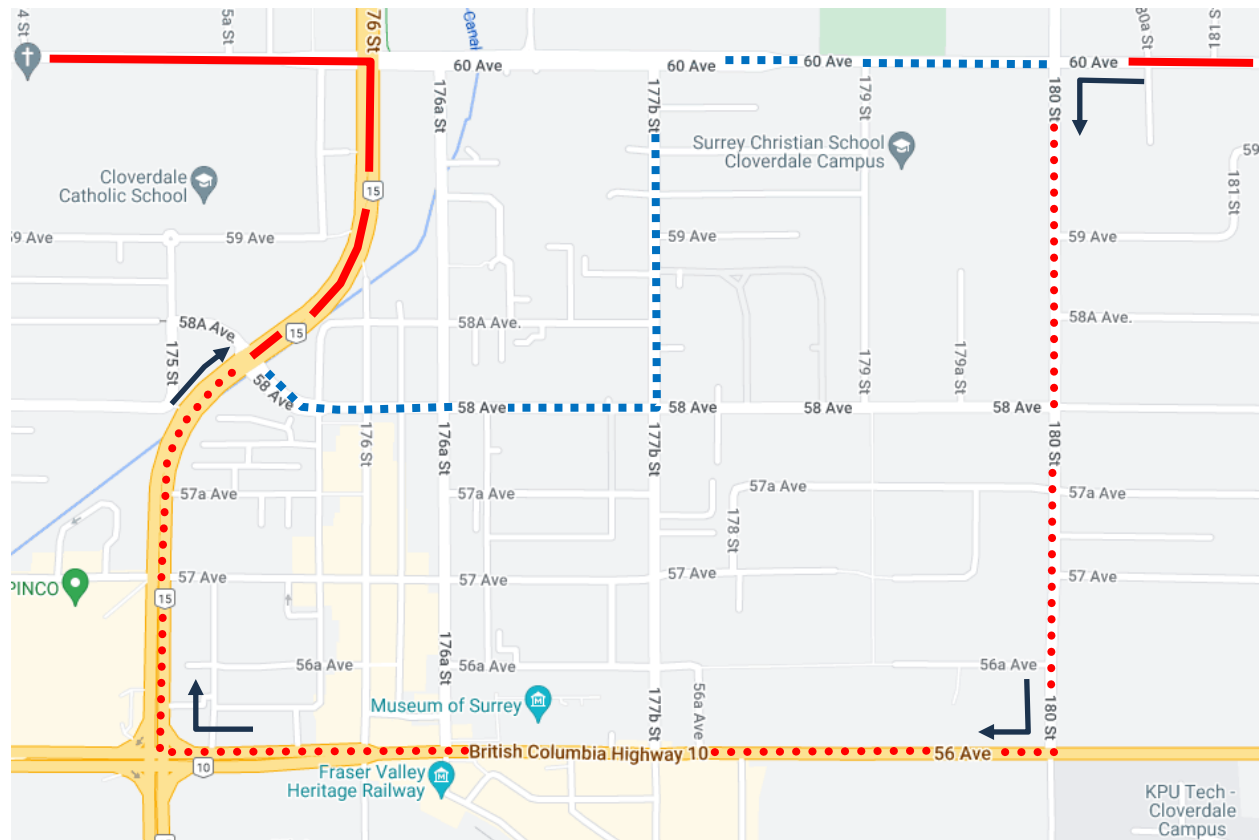

Cloverdale Rodeo Detour Map

320 Surrey Central Station: Regular route to 60 Ave & 180 St, then 180 St, Hwy 10 (56 Ave), Hwy 15 (176 St), resume regular route due to special event.

Regular route	
Portion missed	
Detour portion	