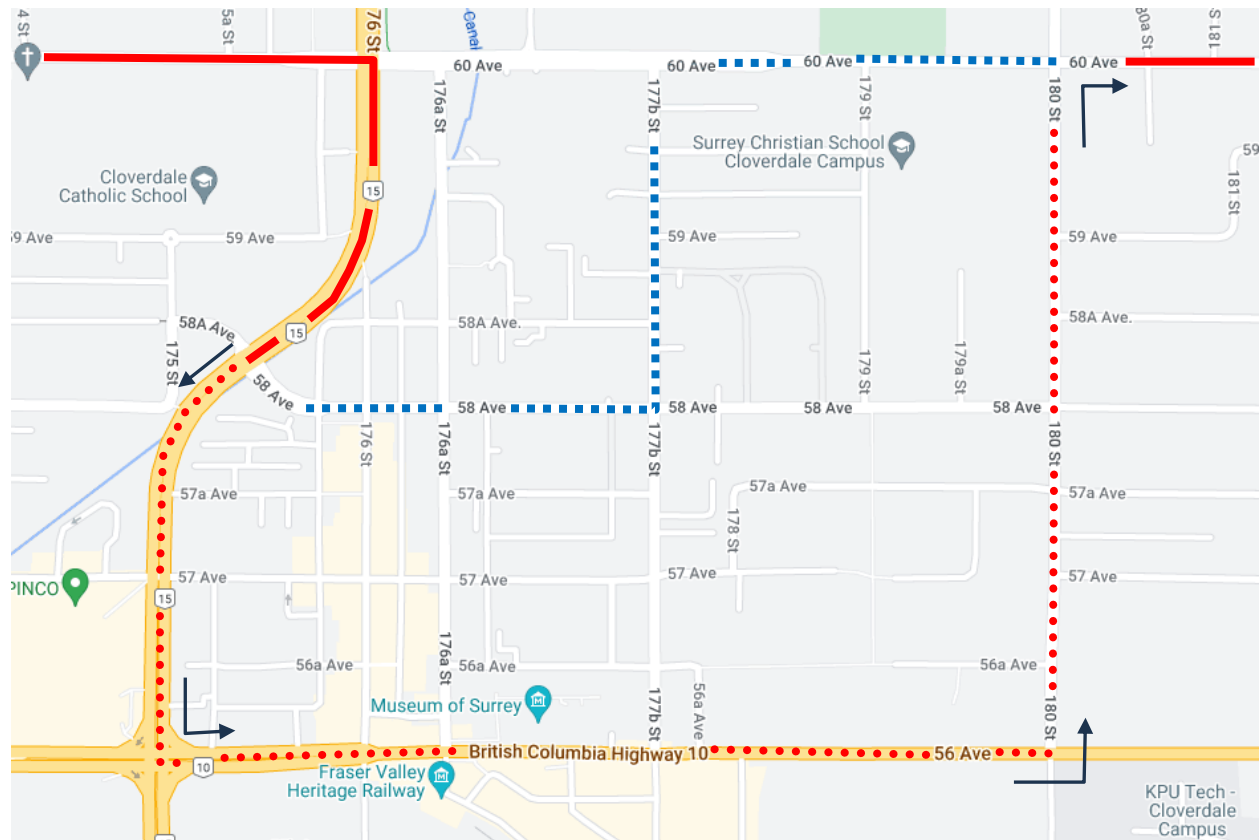

Cloverdale Rodeo Detour Map

320 Langley Centre: Regular route to Hwy 15 (176 St) & 58 Ave, then Hwy 15, Hwy 10 (56 Ave), 180 St, 60 Ave, resume regular route due to special event.

Regular route	
Portion missed	
Detour portion	