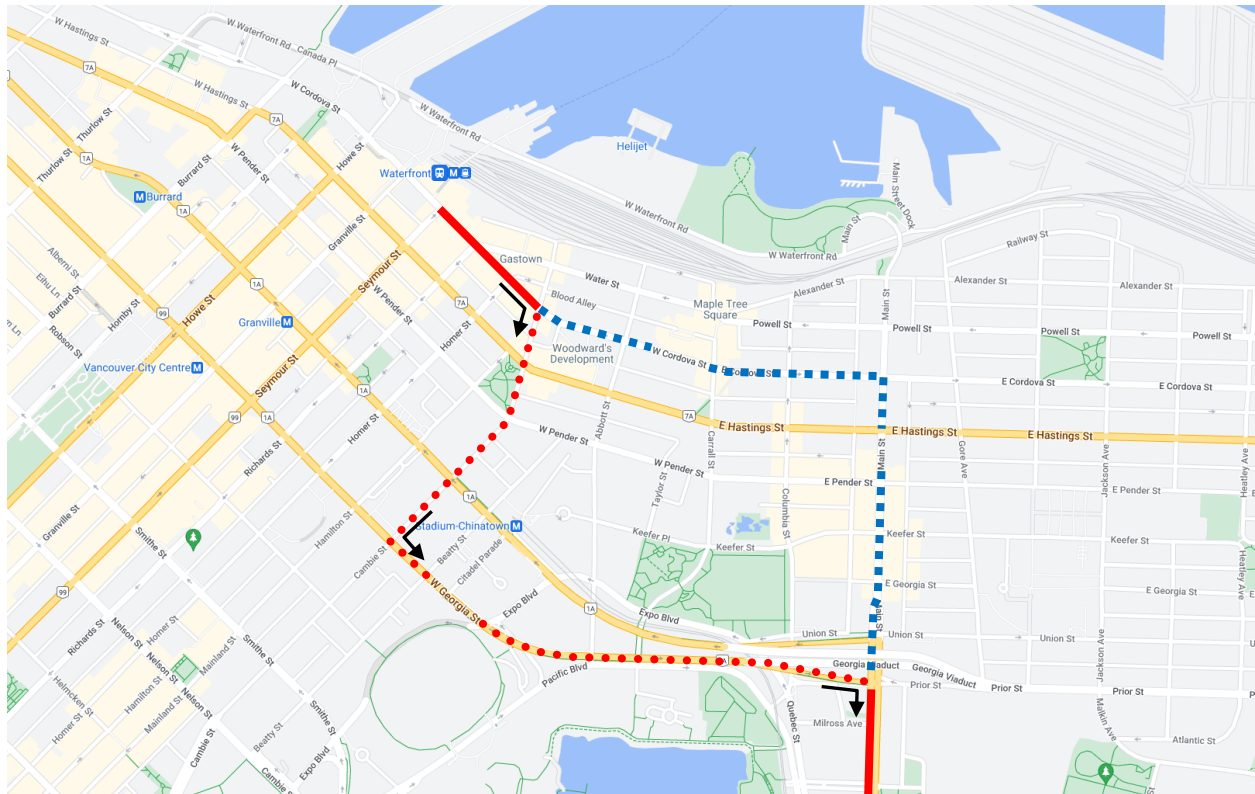

# Chinese Lunar Festival Detour Map

**3 Main-Marine Dr Station:** Regular route to W Cordova St and Cambie St, then via Cambie, W Georgia St, Main St, resume regular route.

Regular route	
Portion missed	
Detour portion	