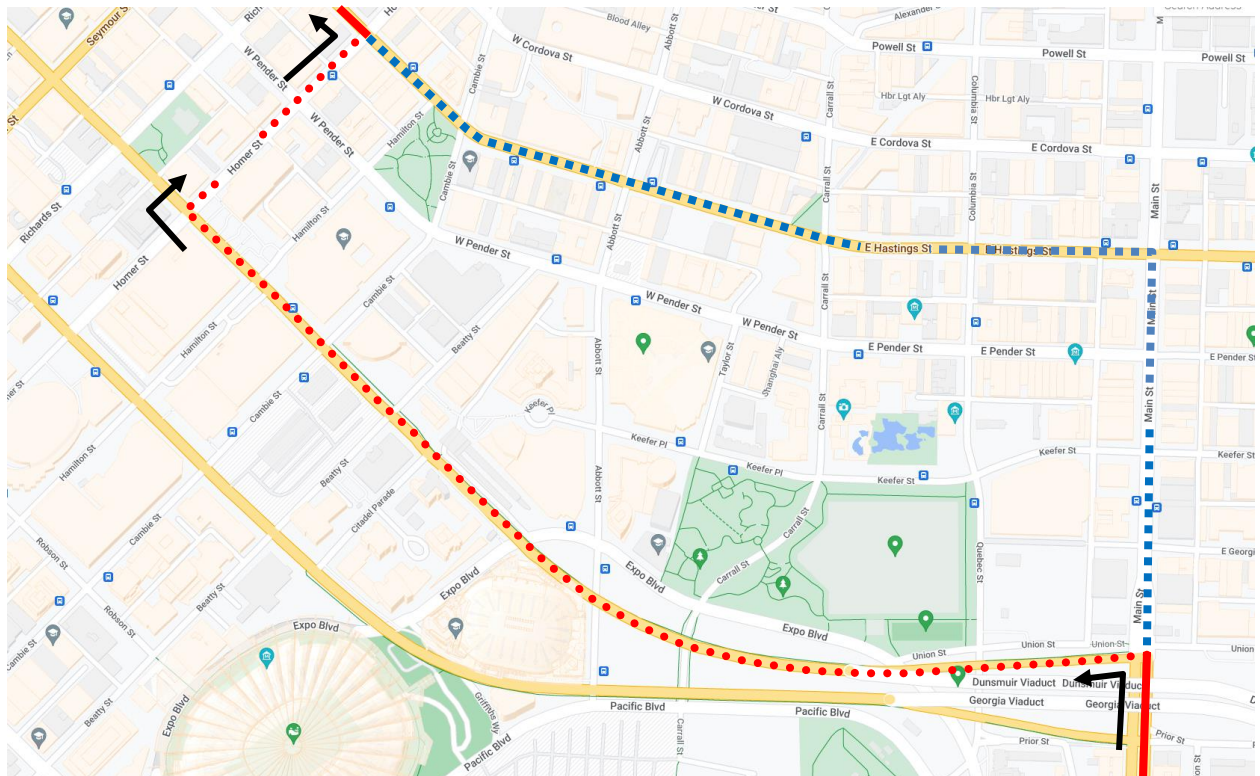

Chinese Lunar Festival Detour Map

3 Downtown: Regular route to Main and Dunsmuir Viaduct then via Dunsmuir, Homer, Hastings then regular route.

Regular route	
Portion missed	
Detour portion	