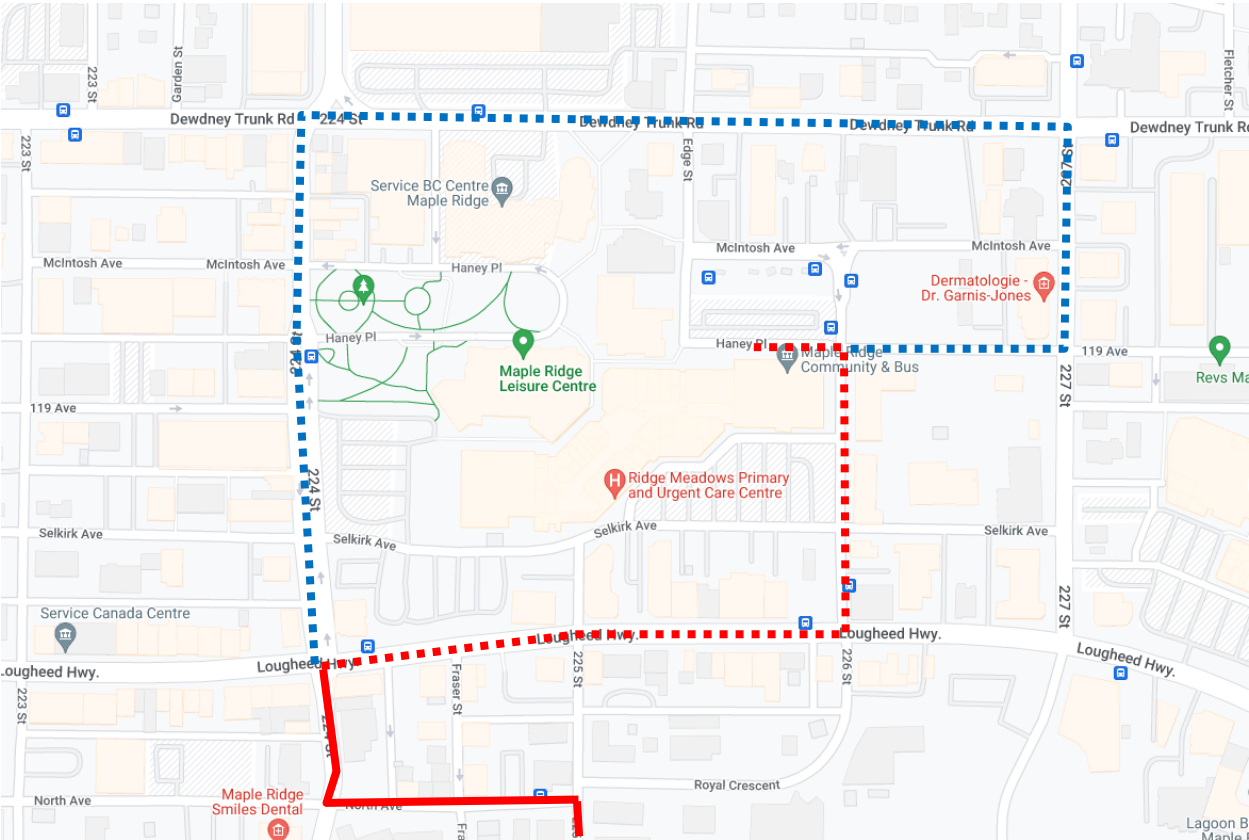

Maple Ridge Canada Day Detour Map

748 Haney Place: Regular route to 224 St & Lougheed Hwy then via Lougheed Hwy, 226 St, continue into Haney Place Bus Loop.

Regular route	
Portion missed	
Detour portion	