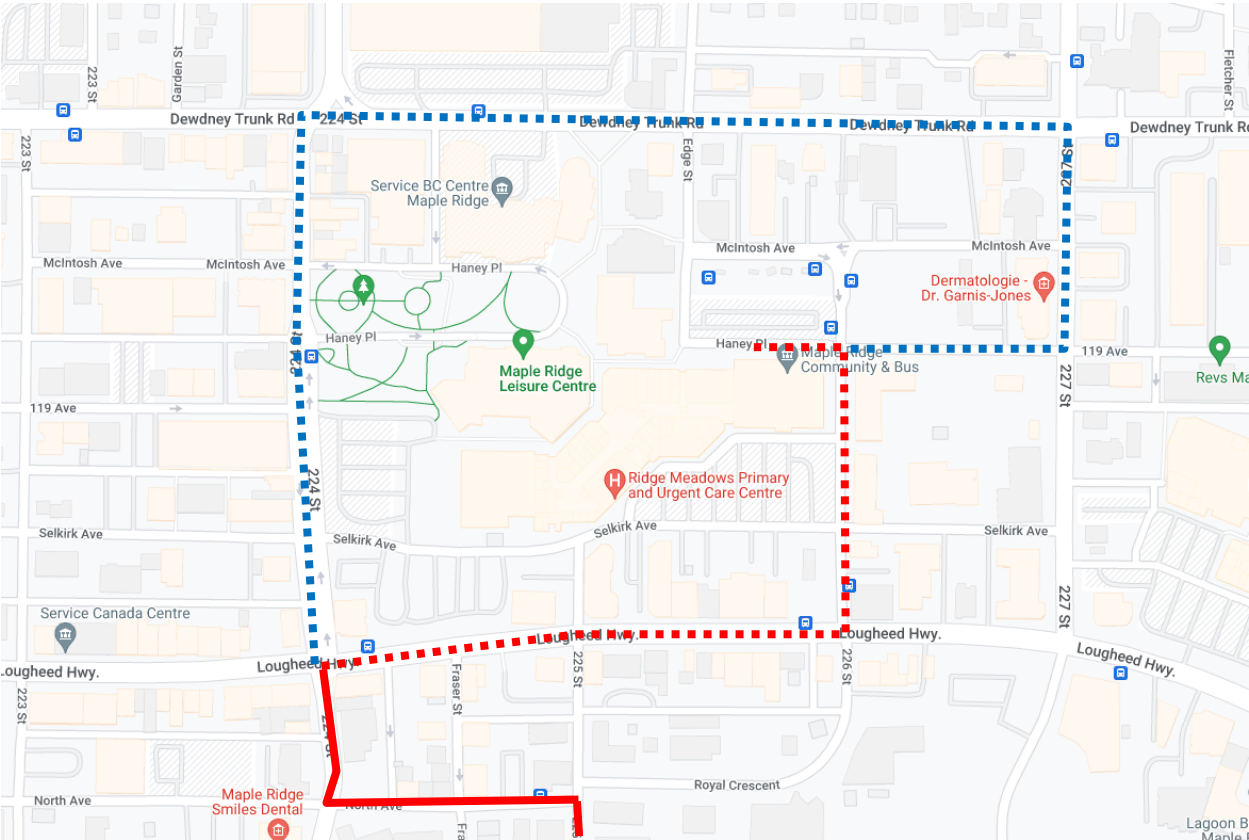

# Maple Ridge Canada Day Detour Map

**743 Haney Place:** Regular route to 224 St & Lougheed Hwy then via Lougheed Hwy, 226 St, continue into Haney Place Bus Loop.

Regular route	
Portion missed	
Detour portion	