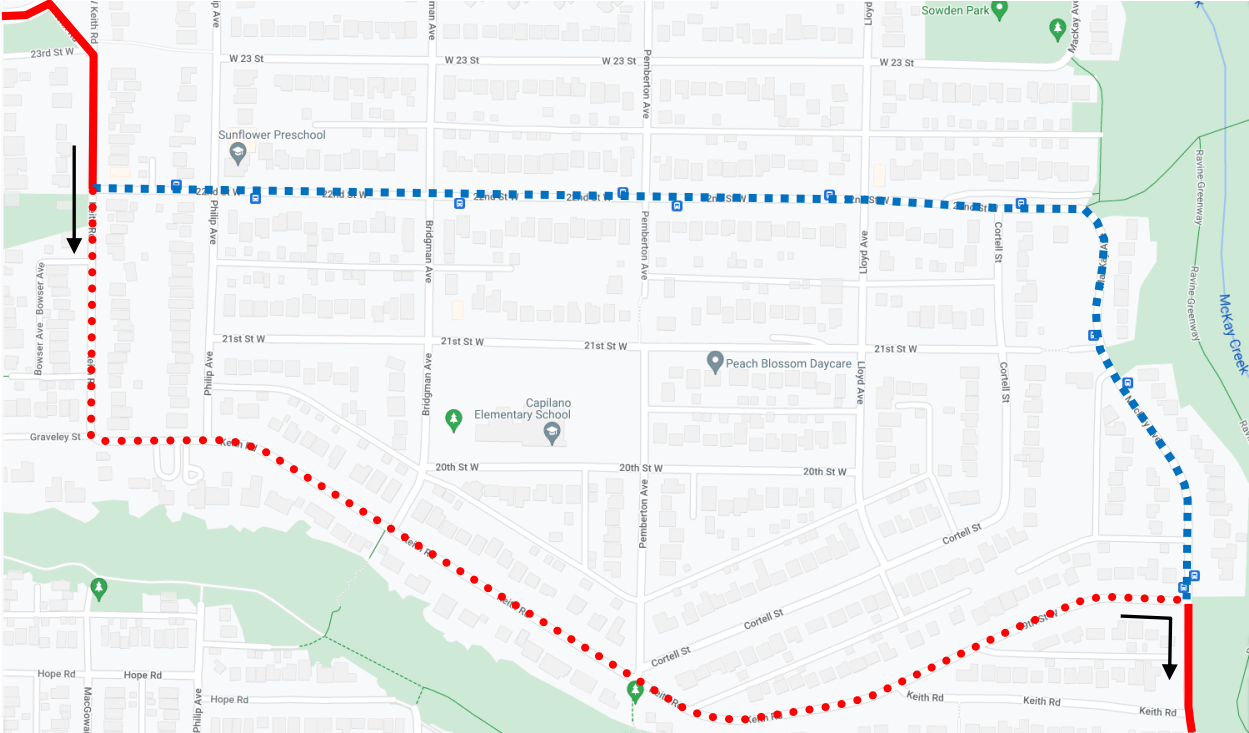

# Event Detour Map

**236 Lonsdale:** Regular route to Keith Rd and 22 St, then continue Keith Rd, L W Keith Rd, 19<sup>th</sup> St, MacKay Ave, then resume regular route due to parade.

Regular route	
Portion missed	
Detour portion	