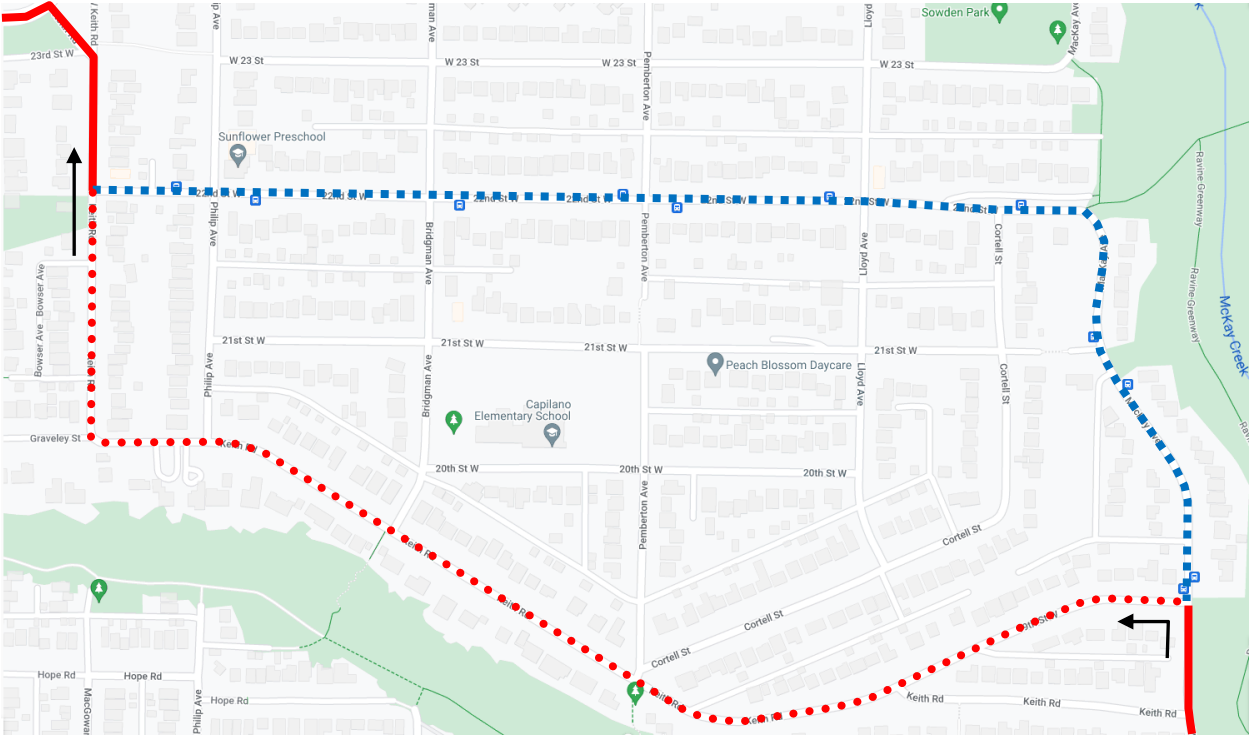

# Event Detour Map

**236 Grouse Mountain:** Regular route to MacKay Ave and 19 St, then 19 St, Keith Rd, R Keith Rd, then resume regular route due to parade.

Regular route	
Portion missed	
Detour portion	