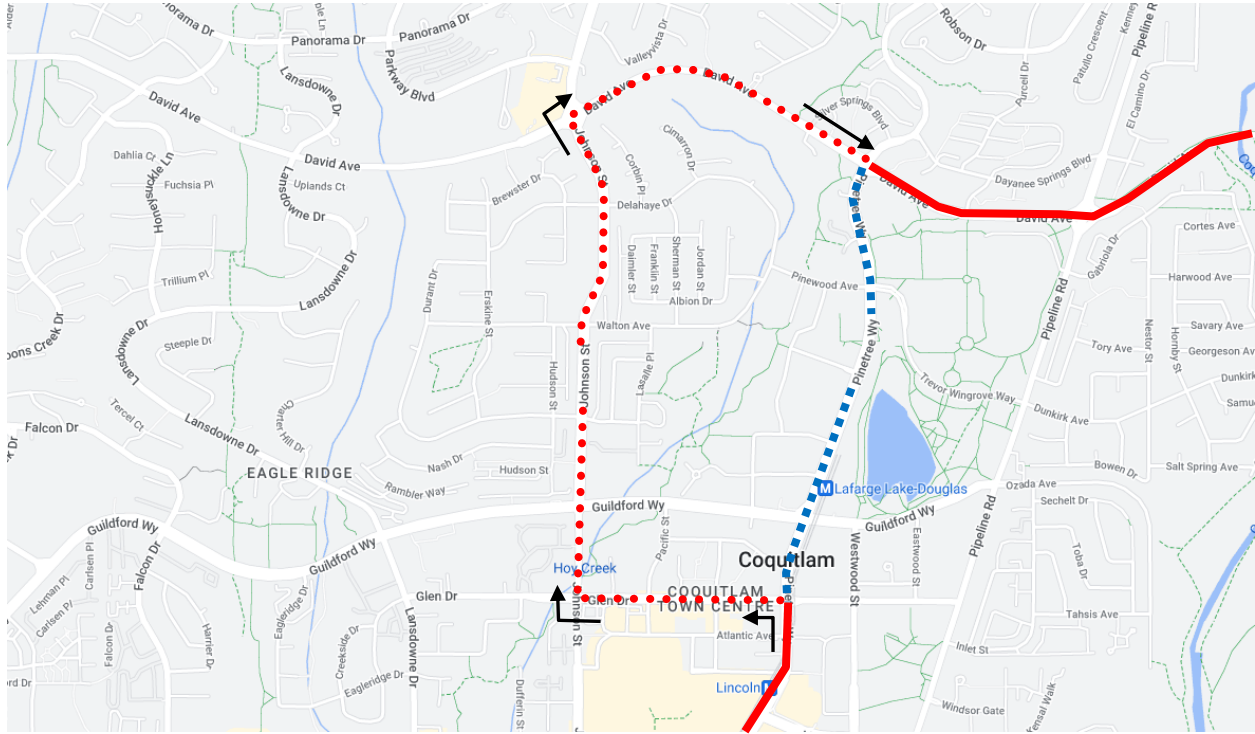

Canada Day Detour Map

188 Port Coquitlam Stn: Regular route to Pinetree and Glen, via Glen, Johnson, David, resume regular route.

Regular route	
Portion missed	
Detour portion	