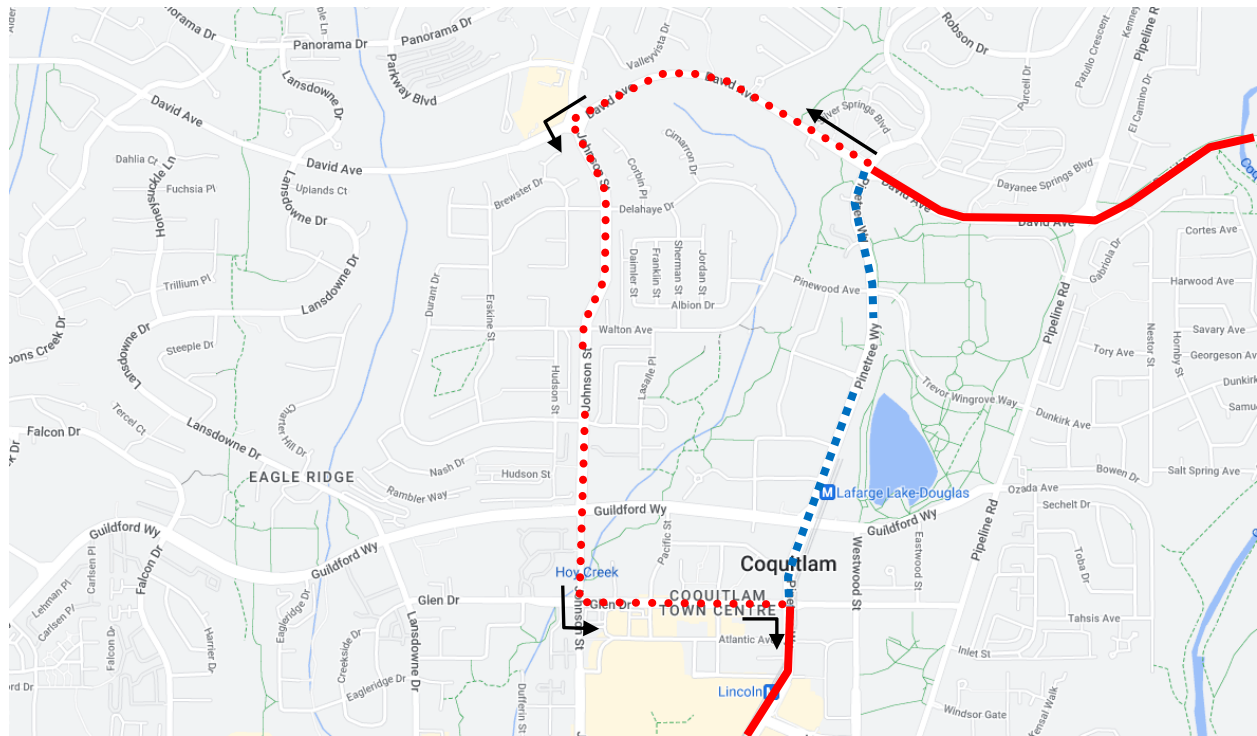

Canada Day Detour Map

188 Coquitlam Stn: Regular route to David and Pinetree, via David, Johnson, Glen, Pinetree, resume regular route.

Regular route	
Portion missed	
Detour portion	