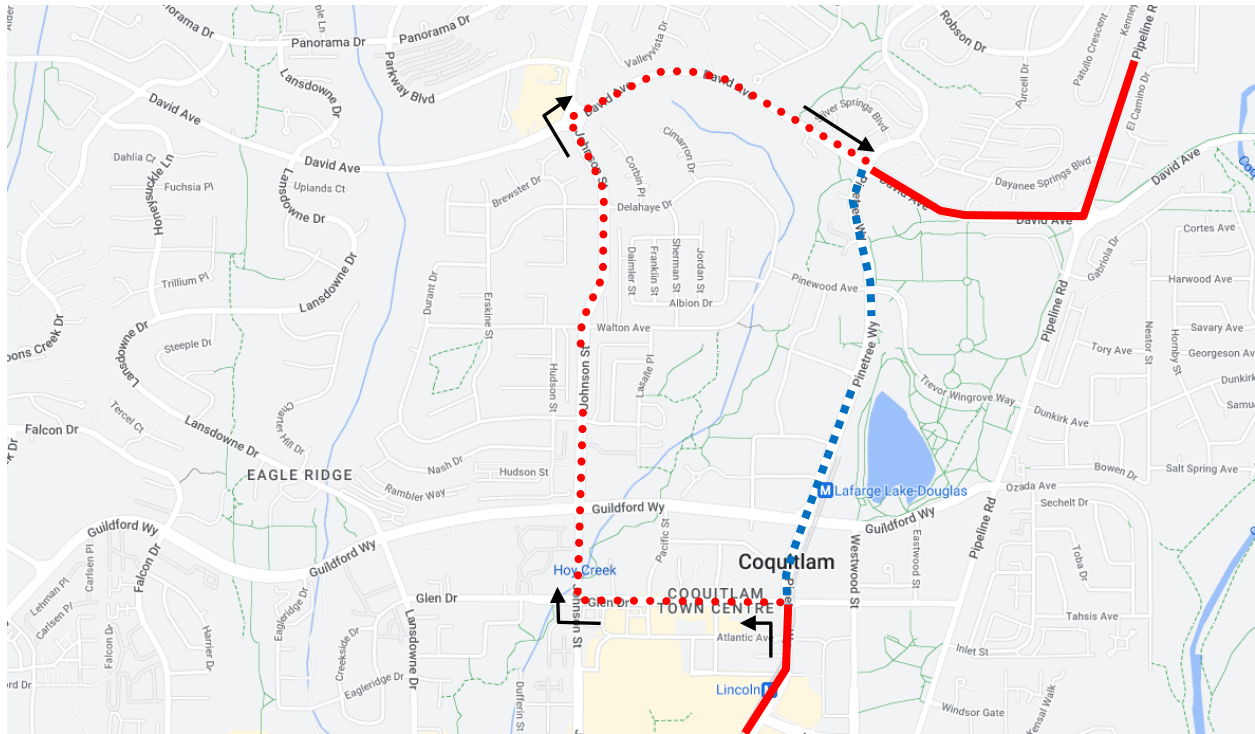

Canada Day Detour Map

186 Hampton Park: Regular route to Pinetree and Glen, via Glen, Johnson, David, resume regular route.

Regular route	
Portion missed	
Detour portion	