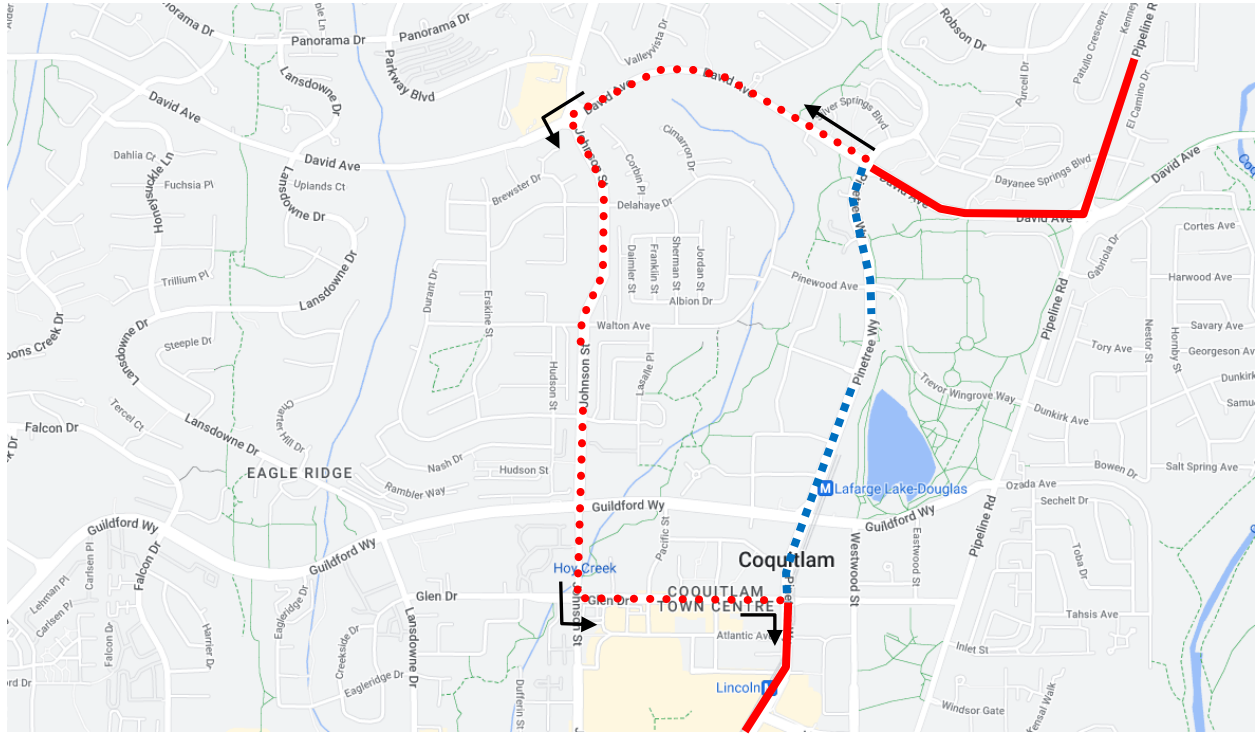

Canada Day Detour Map

186 Coquitlam Stn: Regular route to David and Pinetree, via David, Johnson, Glen, Pinetree, resume regular route.

Regular route	
Portion missed	
Detour portion	