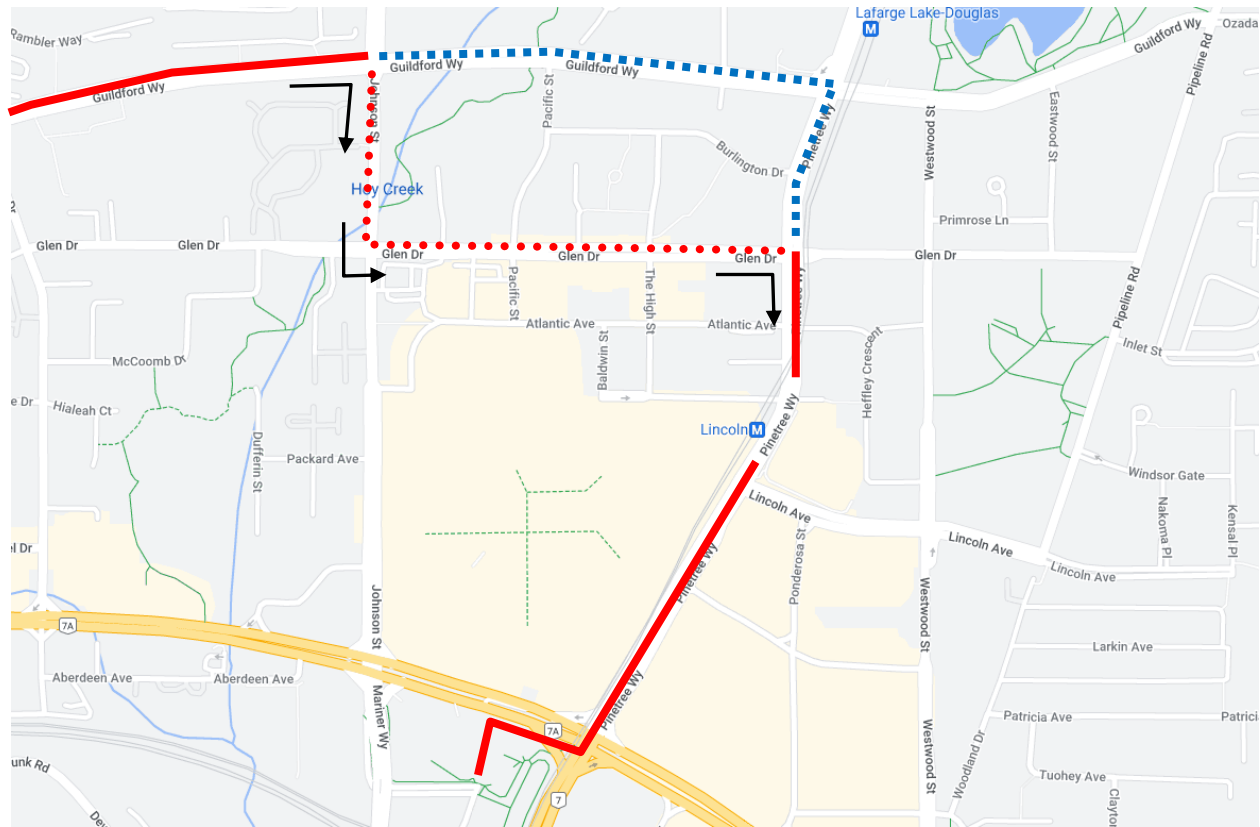

Canada Day Detour Map

160 Port Coquitlam Stn: Regular route to Guildford and Johnson, via Johnson, Glen, Pinetree, resume regular route.

Regular route	
Portion missed	
Detour portion	