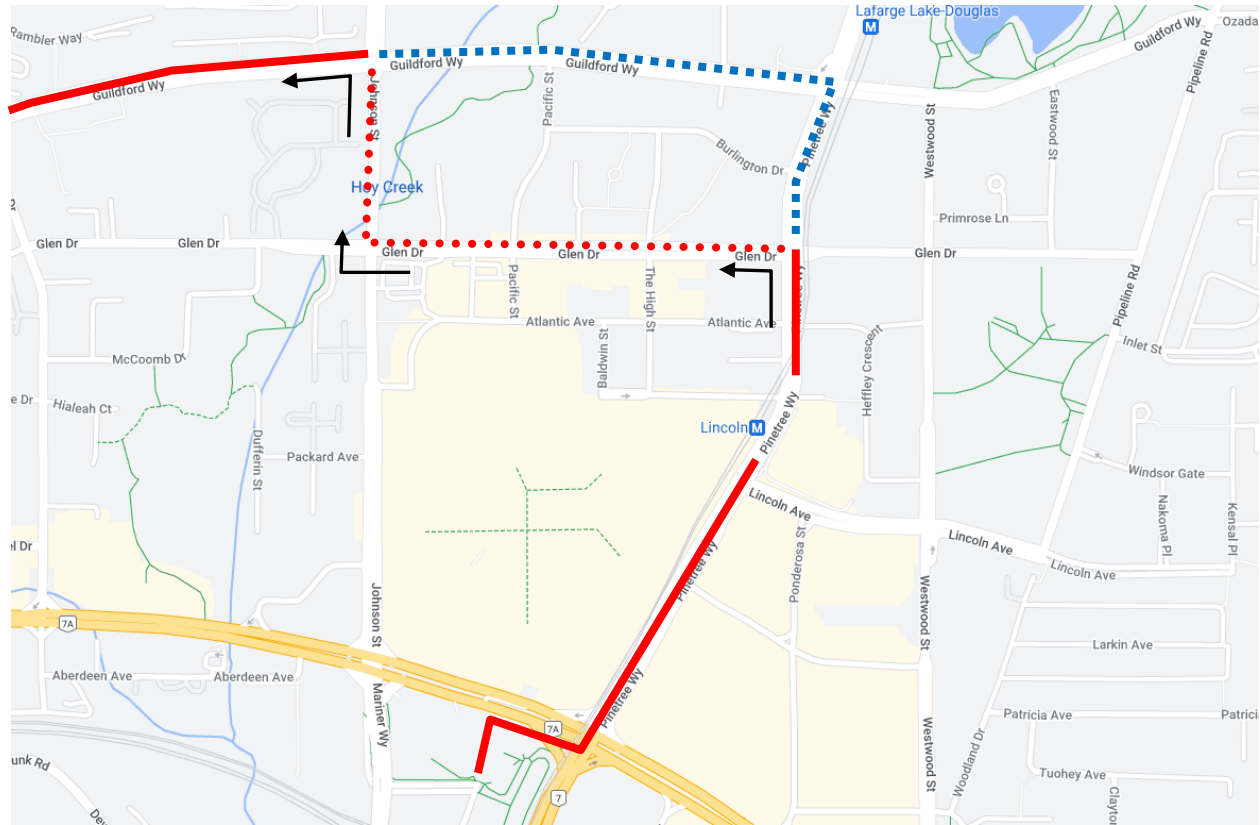

# Canada Day Detour Map

**160 Kootenay Loop:** Regular route to Pinetree and Glen, via Glen, Johnson, Guildford, resume regular route.

Regular route	
Portion missed	
Detour portion	