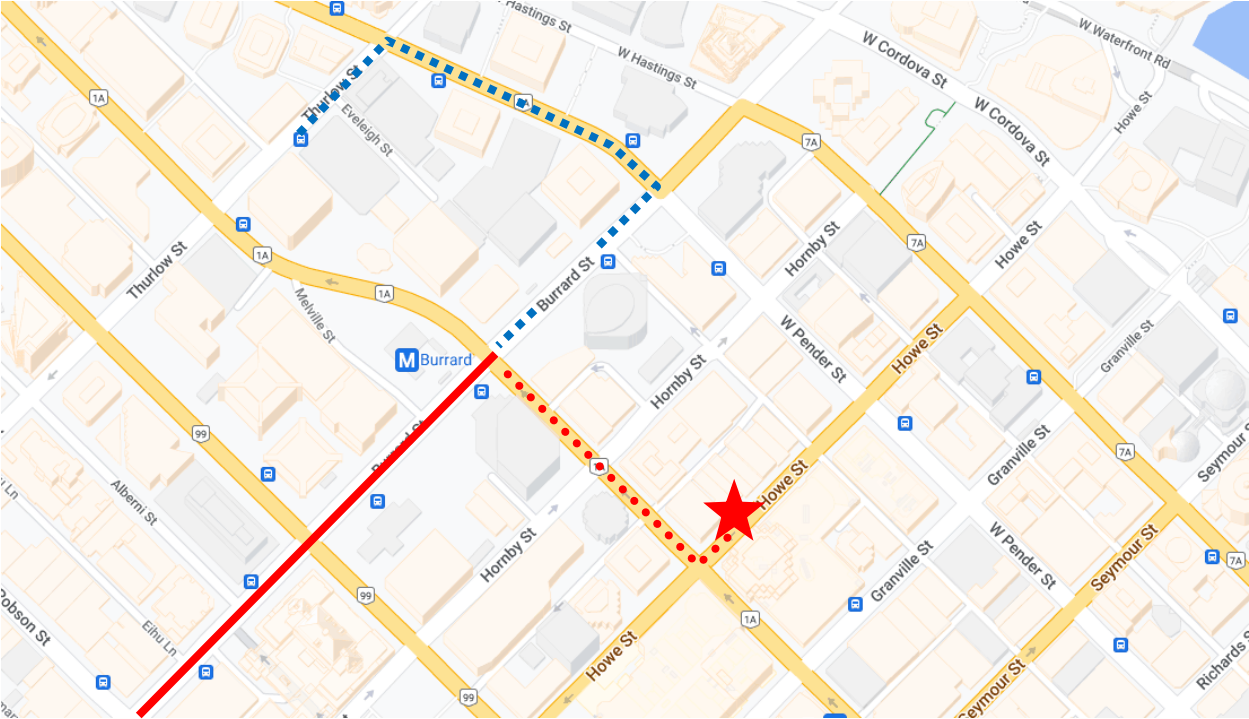

# BMO Marathon Setup Detour Map

**2 Dunbar:** From temporary terminus at Howe and Dunsmuir, via Dunsmuir, Burrard, resume regular route.

Regular route	
Portion missed	
Detour portion	
Temp Terminus	