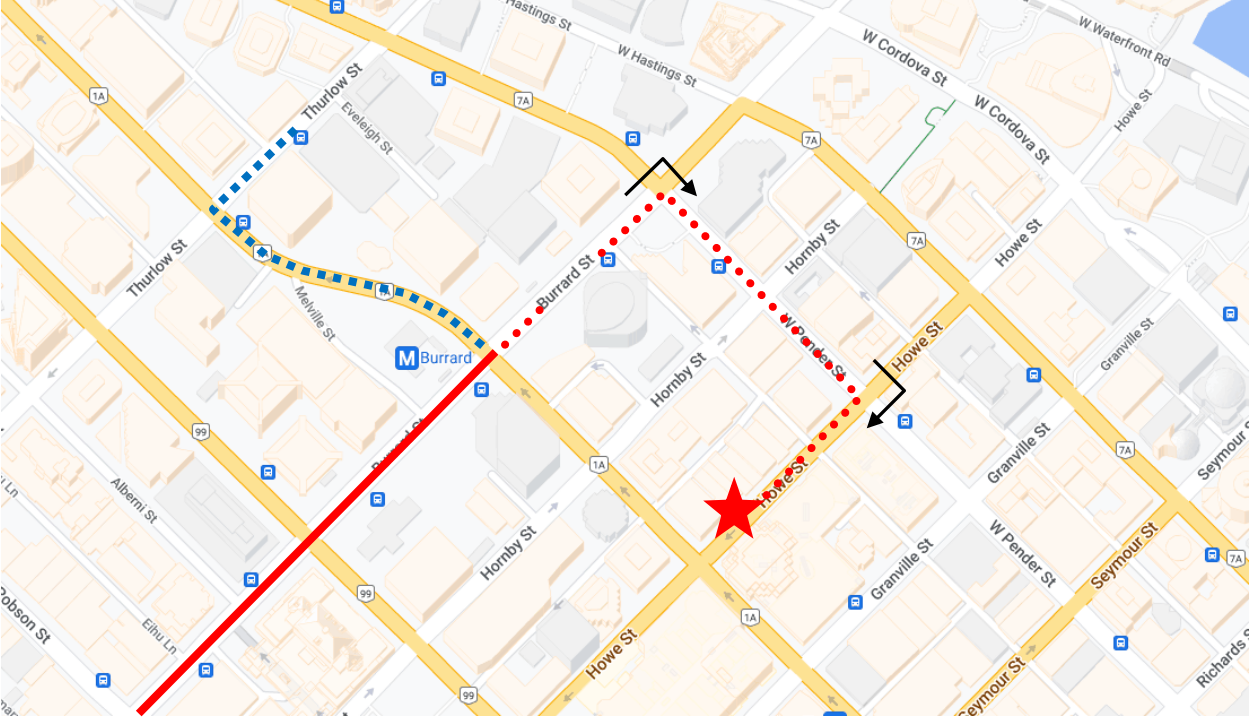

BMO Marathon Setup Detour Map

2 Burrard Station: Regular route to Burrard and Dunsmuir, via Burrard, Pender, Howe, to temporary terminus at Howe and Dunsmuir

Regular route	
Portion missed	
Detour portion	
Temp Terminus	