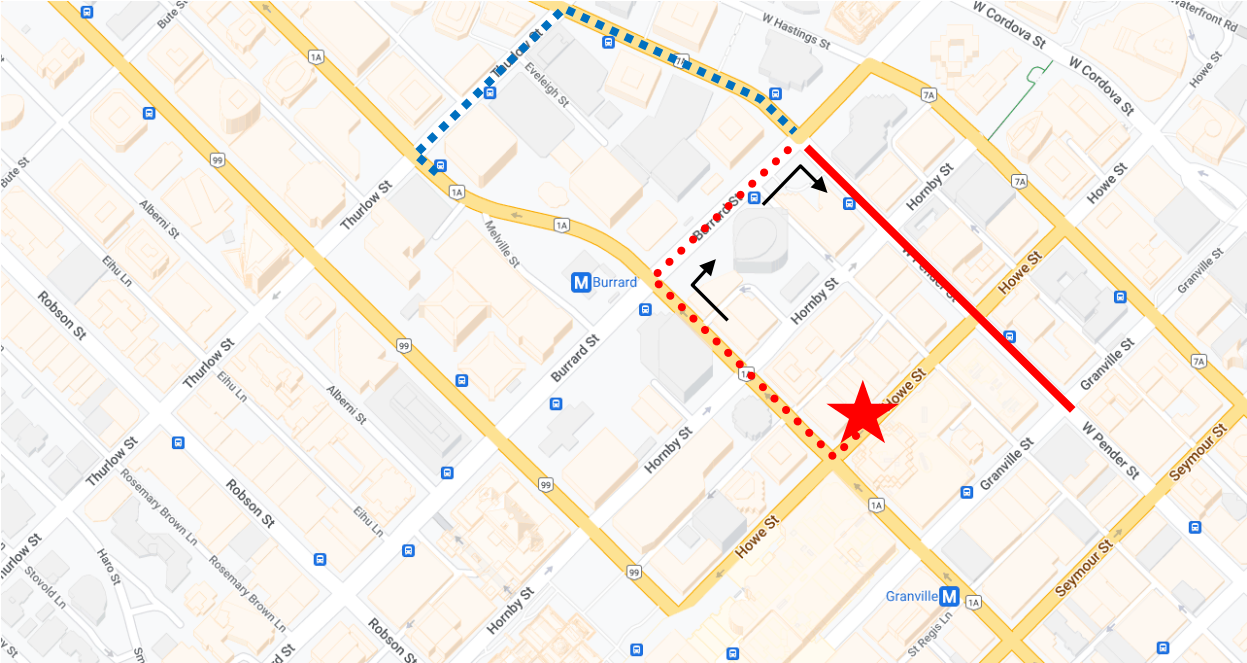

BMO Marathon Setup Detour Map

22 Knight: From temporary terminus at Howe and Dunsmuir, via Dunsmuir, Burrard, Pender, resume regular route.

Regular route	
Portion missed	
Detour portion	
Temp Terminus	