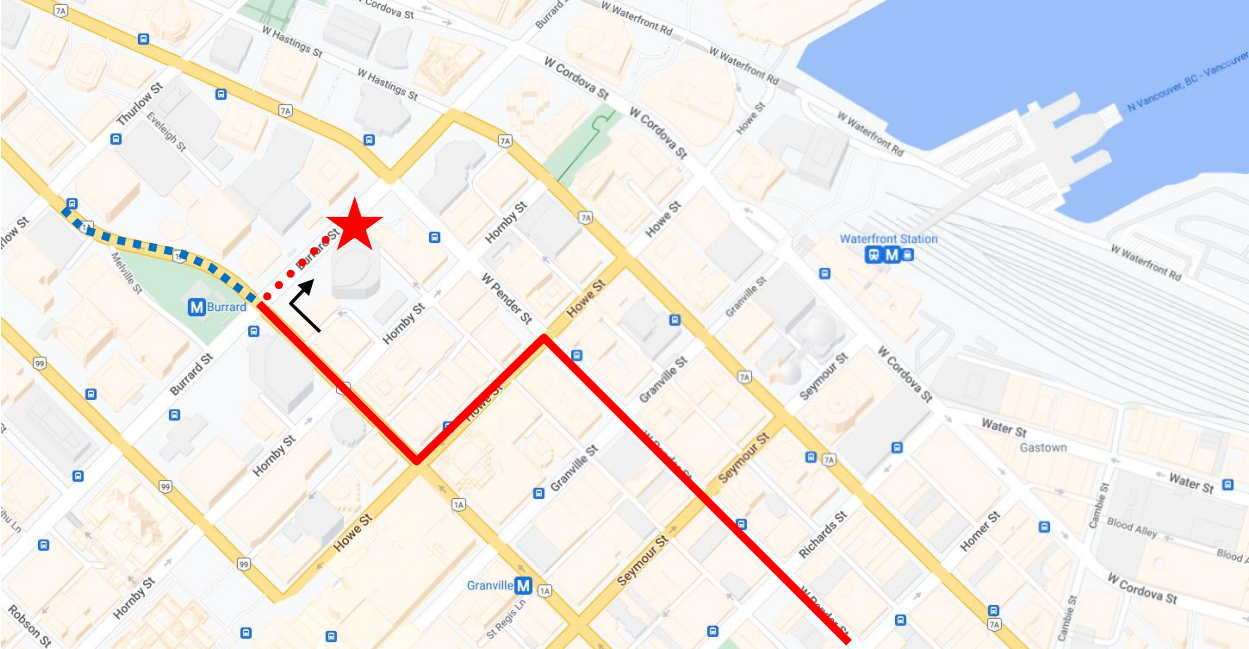

BMO Marathon Setup Detour Map

209/210/211 Burrard Station: Regular route to Dunsmuir and Burrard, via Burrard to temporary terminus at Burrard and Pender.

Regular route	
Portion missed	
Detour portion	
Temp Terminus	