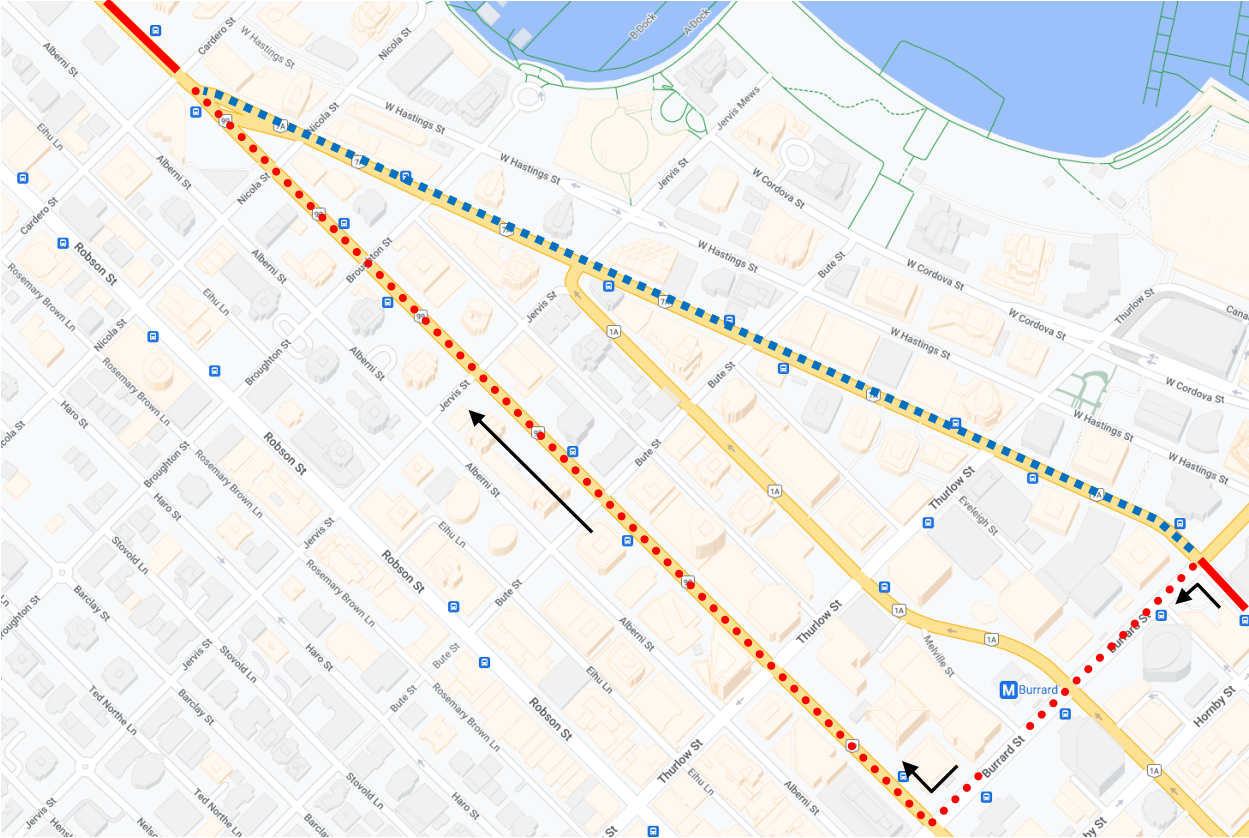

BMO Marathon Setup Detour Map

19 Stanley Park: Regular route to Pender and Burrard, via Burrard, Georgia, resume regular route.

Regular route	
Portion missed	
Detour portion	