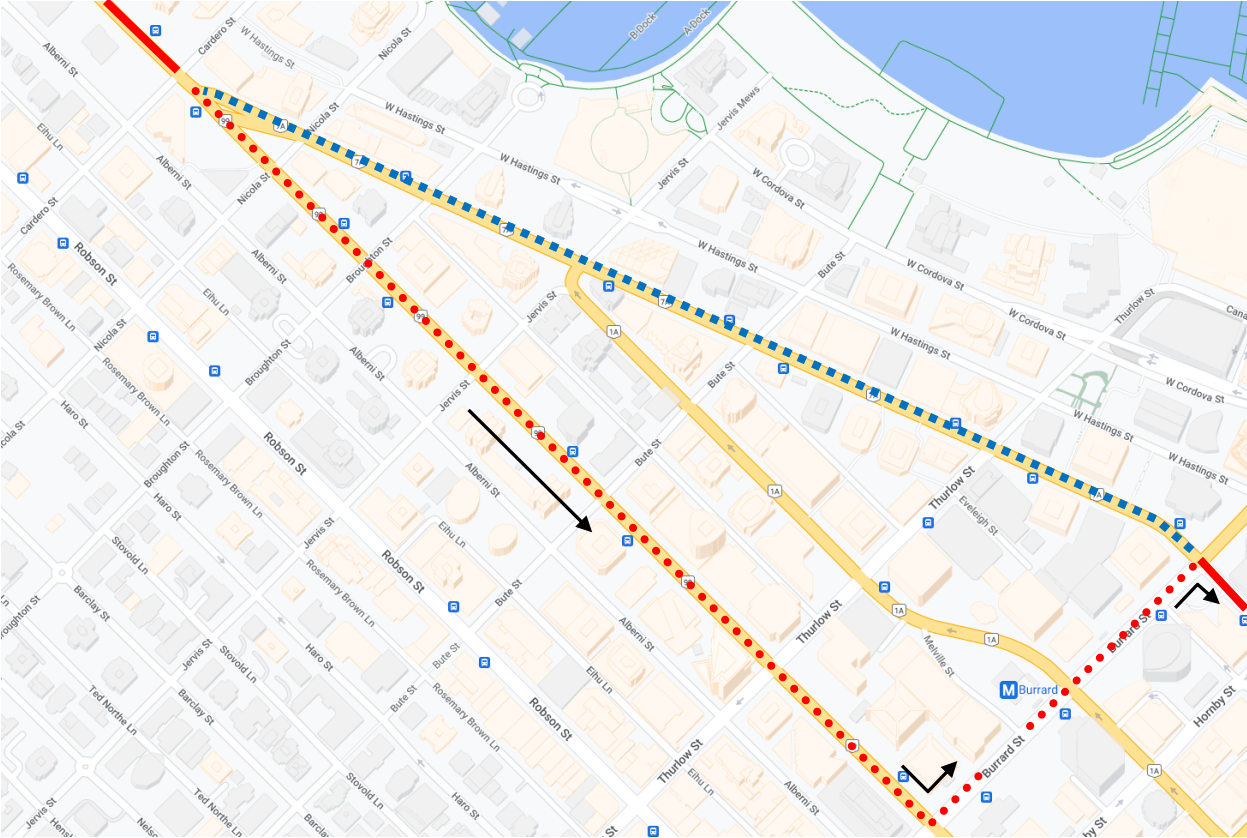

BMO Marathon Setup Detour Map

19 Metrotown: Regular route to Georgia and Pender, via Georgia, Burrard, Pender, resume regular route.

Regular route	
Portion missed	
Detour portion	