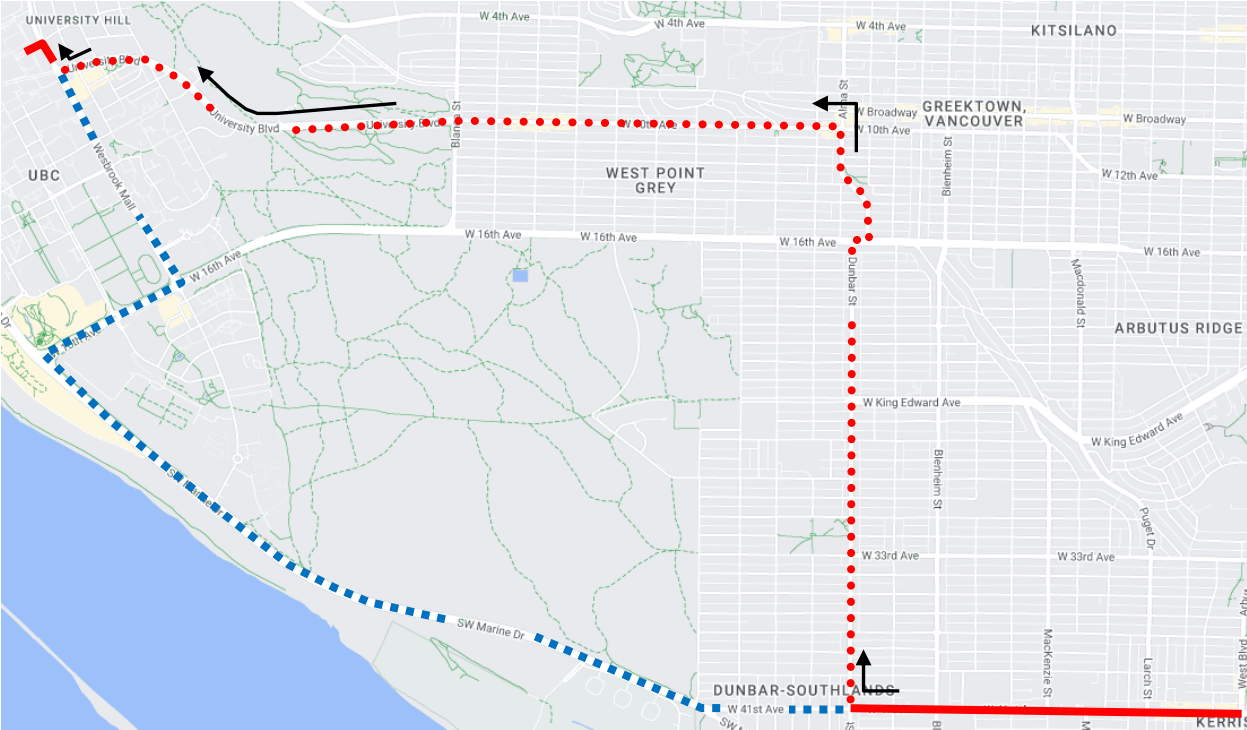

BMO Marathon Detour Map

R4 UBC: Regular route to 41st Ave and Dunbar, via Dunbar, 16th Ave, Dunbar, Alma, 10th Ave, University, Wesbrook Mall, resume regular route.

Regular route	
Portion missed	
Detour portion	