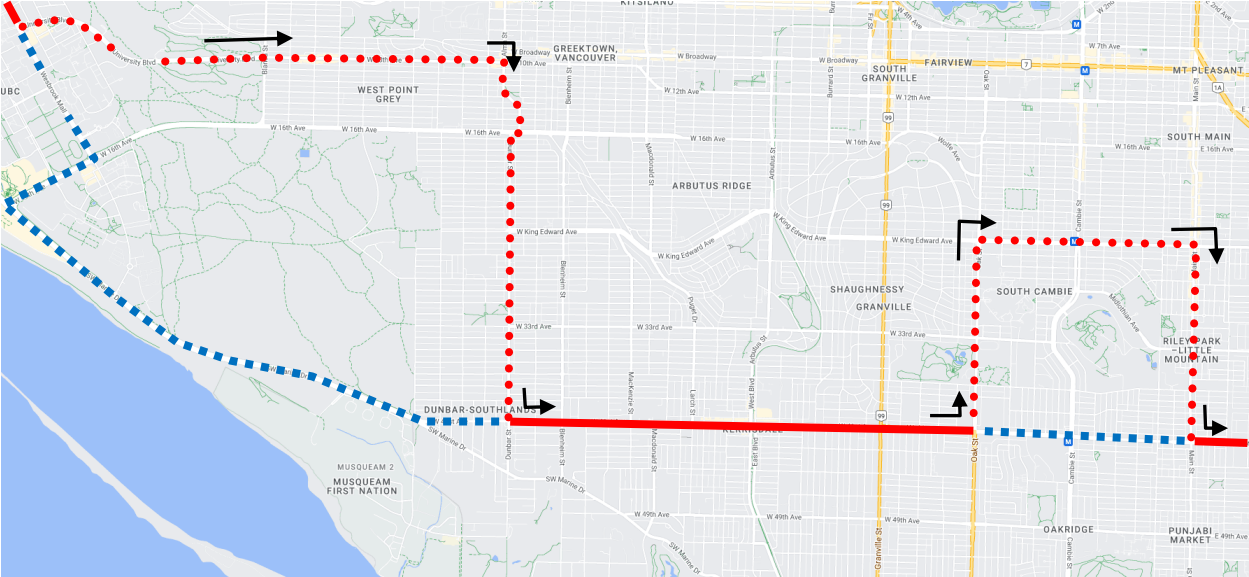

BMO Marathon Detour Map

R4 Joyce Station: Regular route to Wesbrook Mall and University, via University, 10th Ave, Alma, Dunbar, 16th Ave, Dunbar, 41st Ave, Oak, King Edward, Main, 41st Ave, resume regular route

| | |
|----------------|--|
| Regular route |  |
| Portion missed |  |
| Detour portion |  |