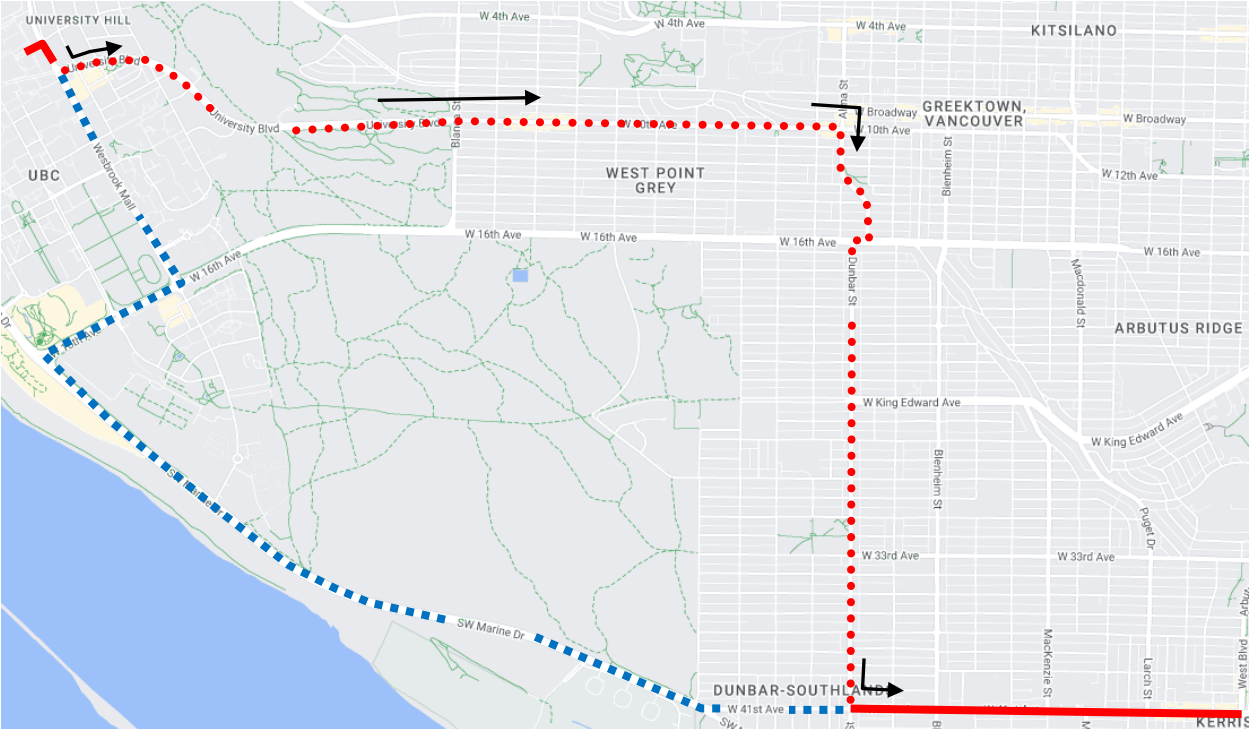

BMO Marathon Detour Map

R4 Joyce Station: Regular route to Wesbrook Mall and University, via University, 10 Ave, Alma, Dunbar, 16 Ave, Dunbar 41st Ave resume regular route.

Regular route	
Portion missed	
Detour portion	