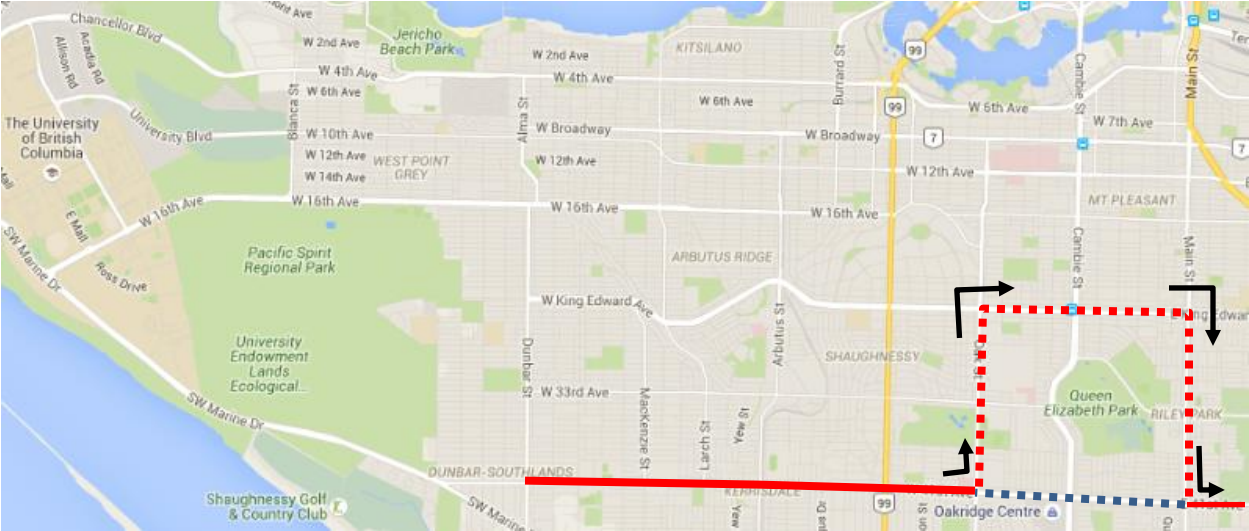

BMO Marathon Detour Map

41 Joyce Station: Starting from Dunbar Loop then via 41 Ave, Oak, King Edward, Main, 41 Ave, resume regular route.

Regular route	
Portion missed	
Detour portion	