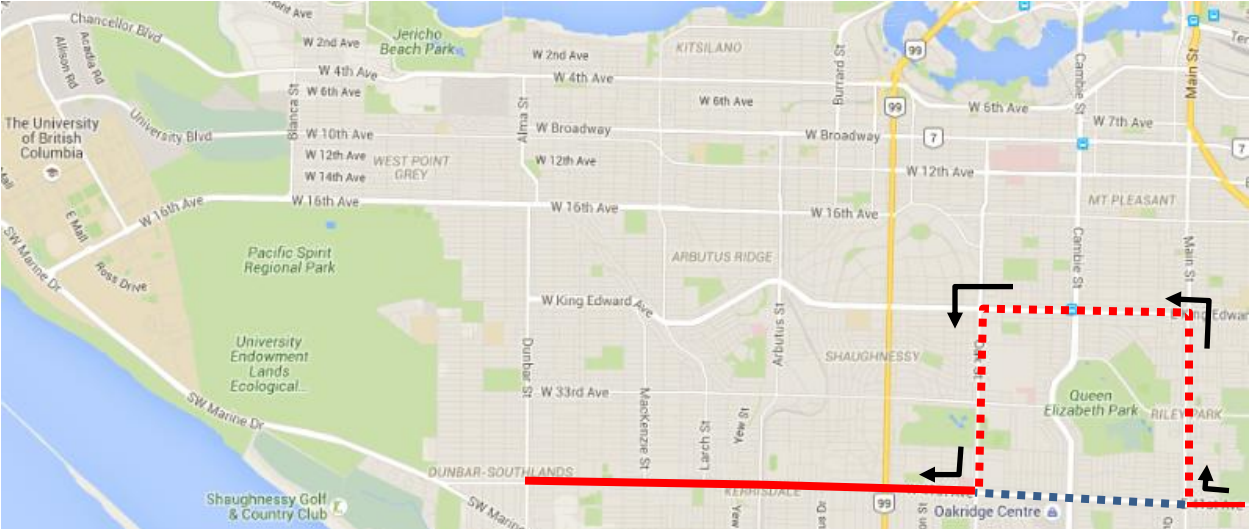

# BMO Marathon Detour Map

**41 Crown:** Regular route to 41st & Main then via Main, King Edward, Oak, 41 Ave, Dunbar layover in the loop.

Regular route	
Portion missed	
Detour portion	