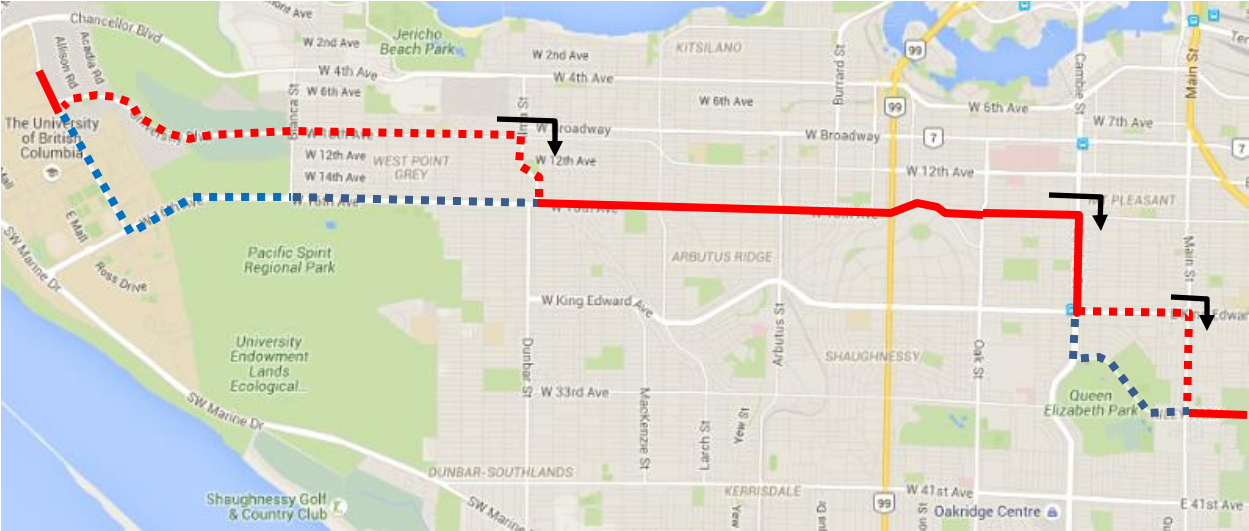

BMO Marathon Detour Map

33 29 Ave Stn: Regular route to Wesbrook Mall & University Blvd, then via University, 10 Ave, Alma, 16 Ave, Cambie, King Edward, Main, 33 Ave, regular route.

Regular route	
Portion missed	
Detour portion	