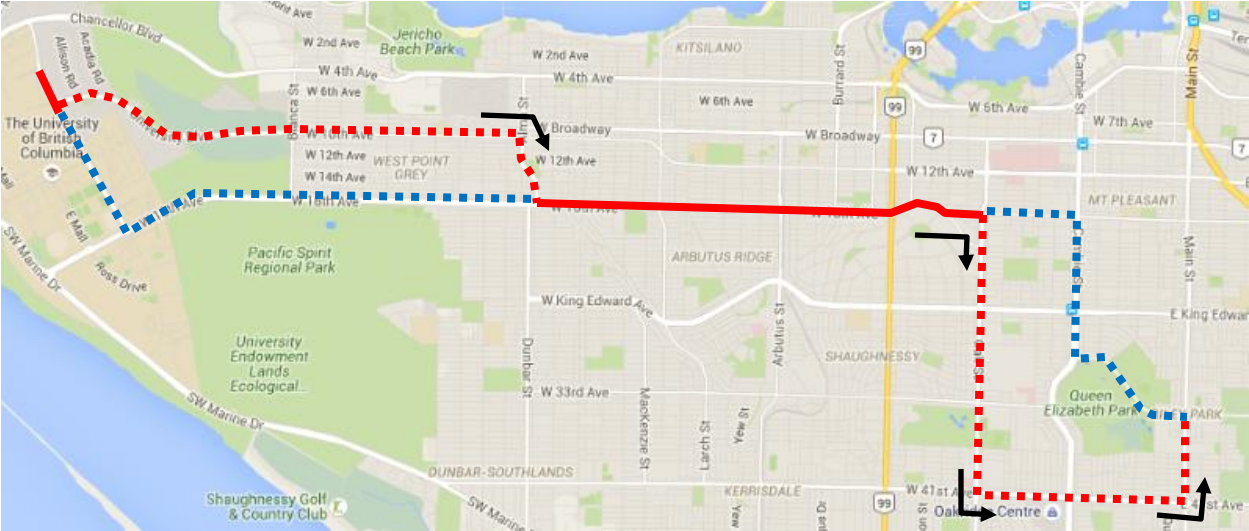

# BMO Marathon Detour Map

**33 29 Ave Stn:** Regular route to Wesbrook Mall & University Blvd, then via University, 10 Ave, Alma, Dunbar, 16 Ave, Oak, 41 Ave, Main, 33 Ave, regular route.

Regular route	
Portion missed	
Detour portion	