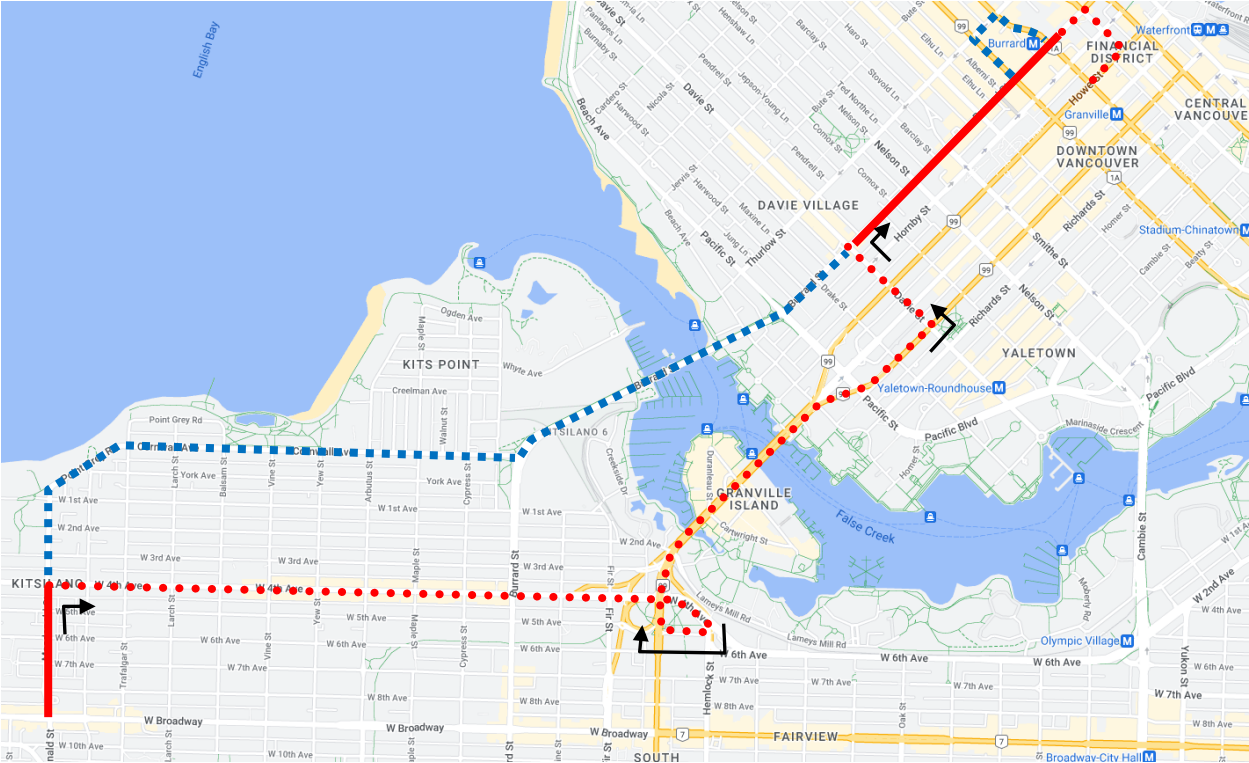

BMO Marathon Detour Map

2 Burrard Station: Regular route to Macdonald & 4 Ave, via 4 Ave, Hemlock, 5 Ave, Granville Bridge, Seymour, Davie, Burrard, Pender, Howe to temporary terminus at Howe and Dunsmuir.

Regular route	
Portion missed	
Detour portion	