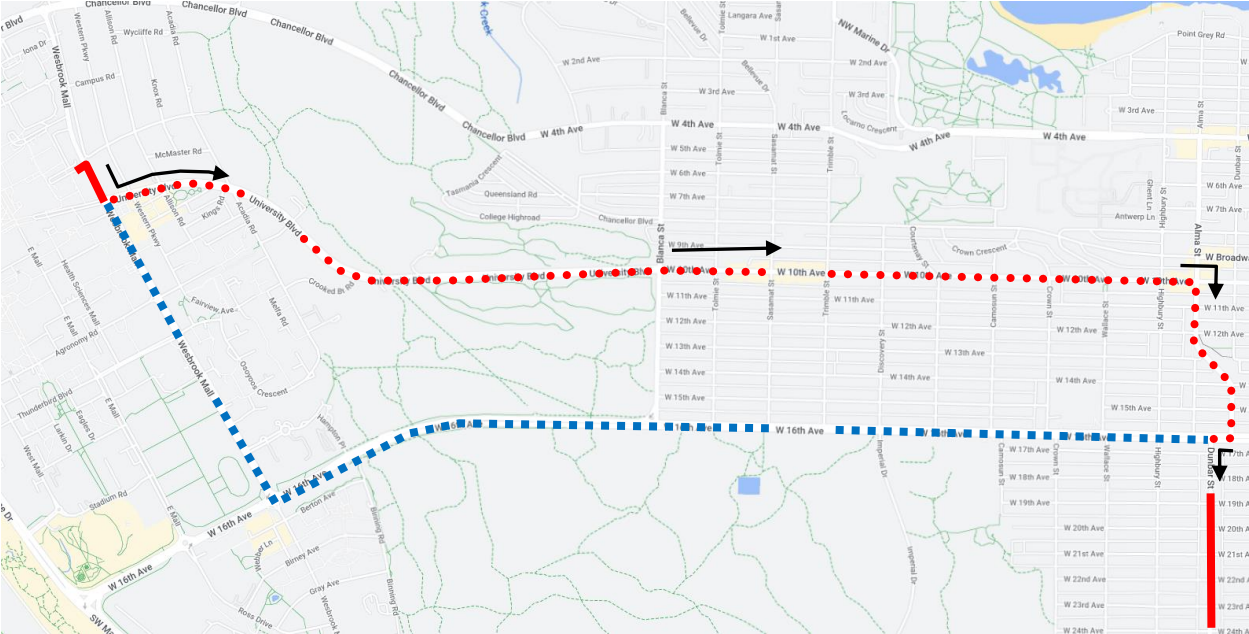

BMO Marathon Detour Map

25 Brentwood: Regular route to Wesbrook Mall and University, via University, 10 Ave, Alma, Dunbar Div, Dunbar, 16 Ave, Dunbar, resume regular route.

Regular route	
Portion missed	
Detour portion	