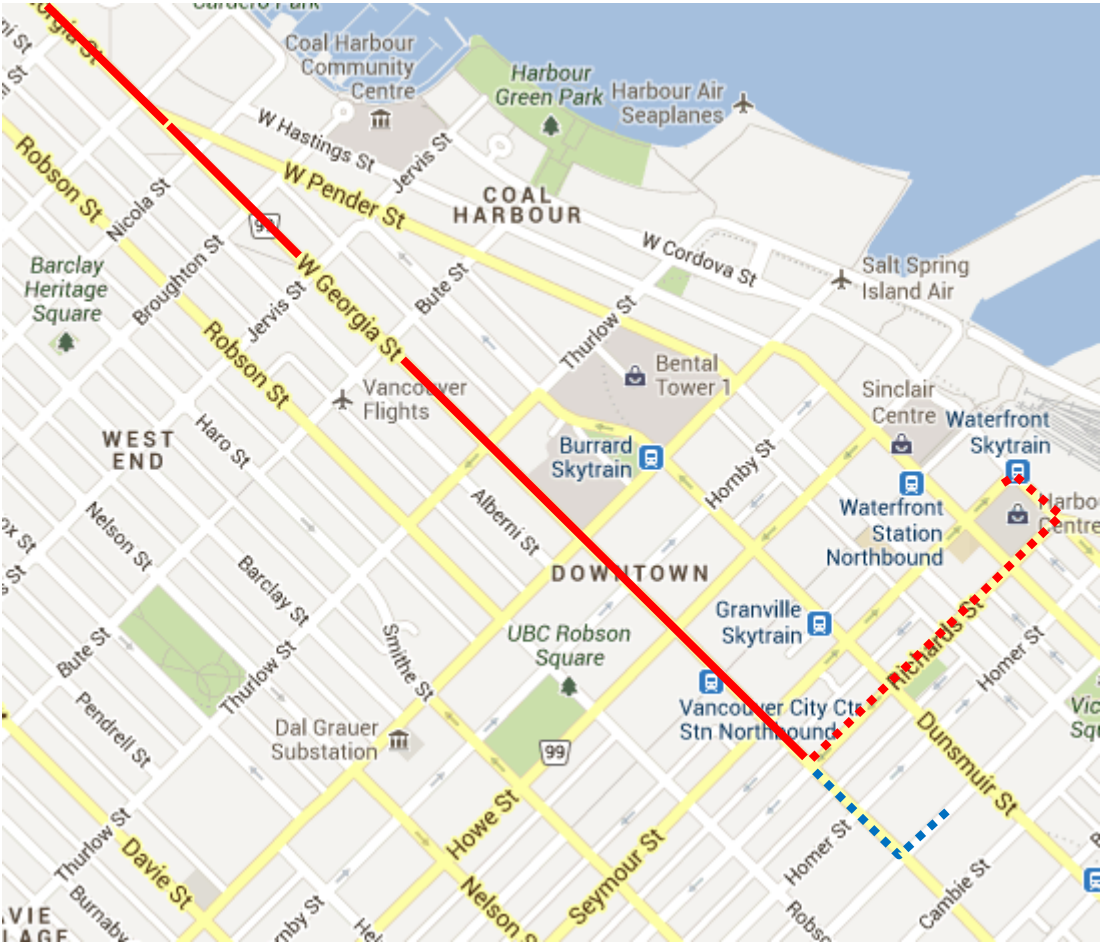

# BMO Marathon Detour Map

**240 Lynn Valley:** From temporary terminus on Seymour at Hastings via Seymour, Cordova, Richards, Georgia, then regular route.

Regular route	
Portion missed	
Detour portion	