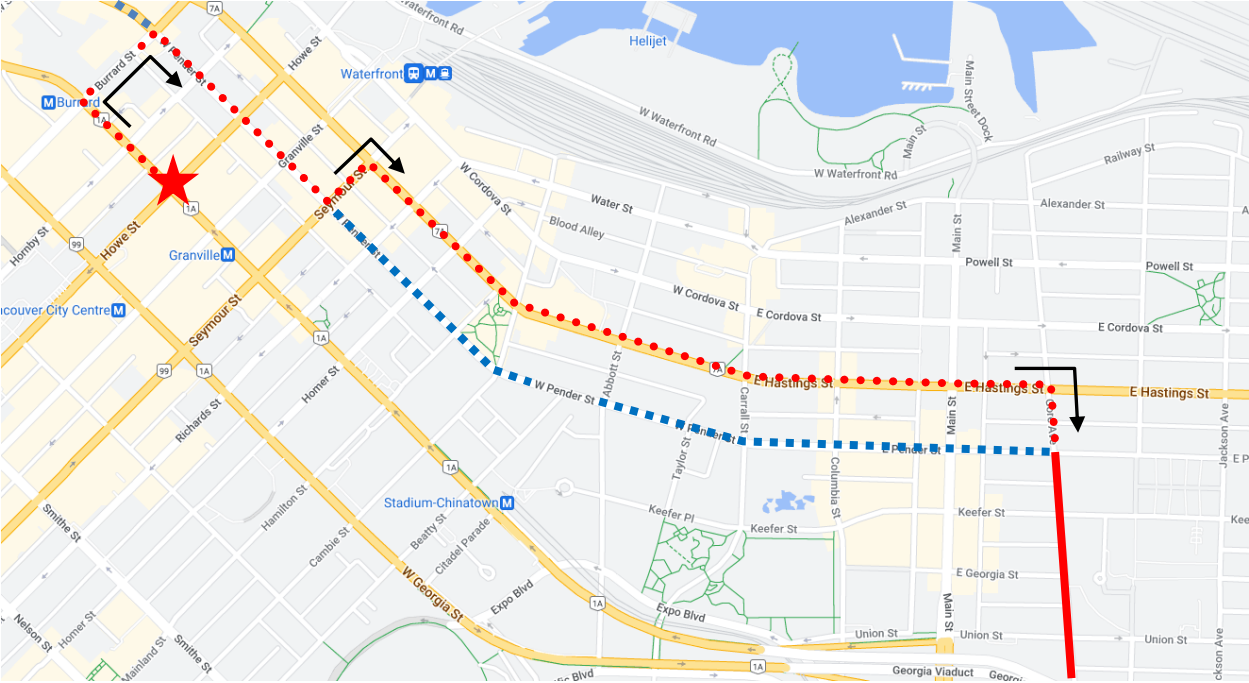

# BMO Marathon Detour Map

**22 Knight:** From temporary terminus at Howe and Dunsmuir, via Dunsmuir, Burrard, Pender, Seymour, Hastings, Gore, resume regular route.

Regular route	
Portion missed	
Detour portion	
Temp Terminus	