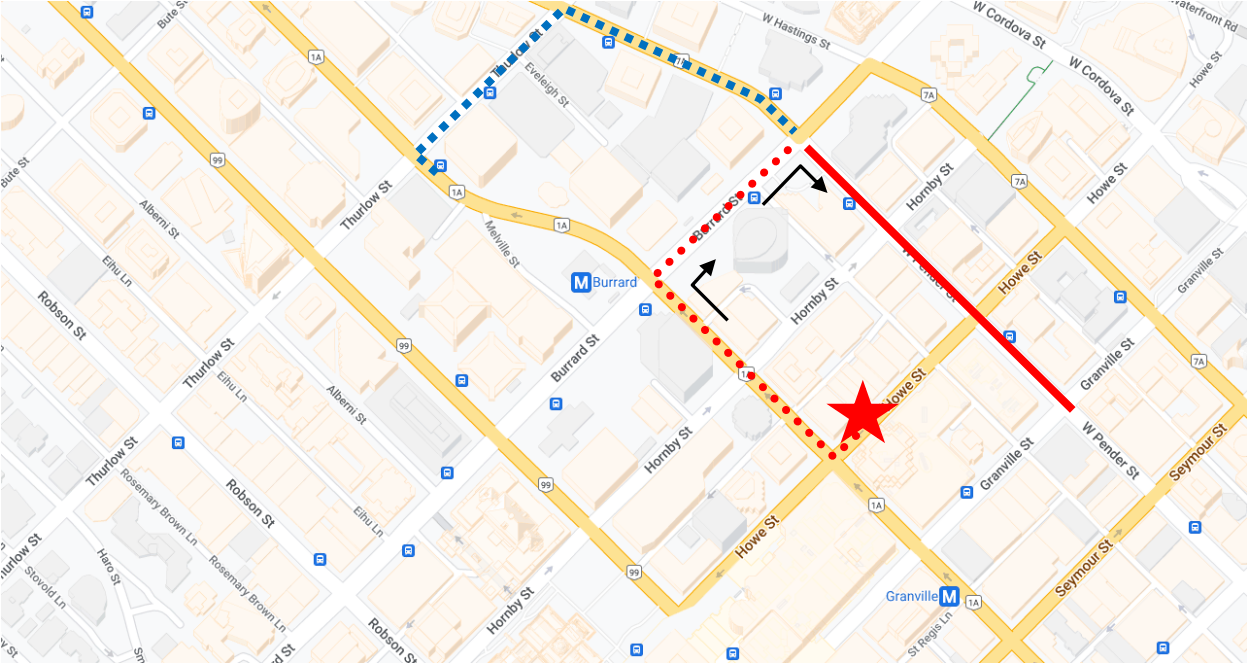

# BMO Marathon Setup Detour Map

**22 Knight:** From temporary terminus at Howe and Dunsmuir, via Dunsmuir, Burrard, Pender, resume regular route.

Regular route	
Portion missed	
Detour portion	
Temp Terminus	