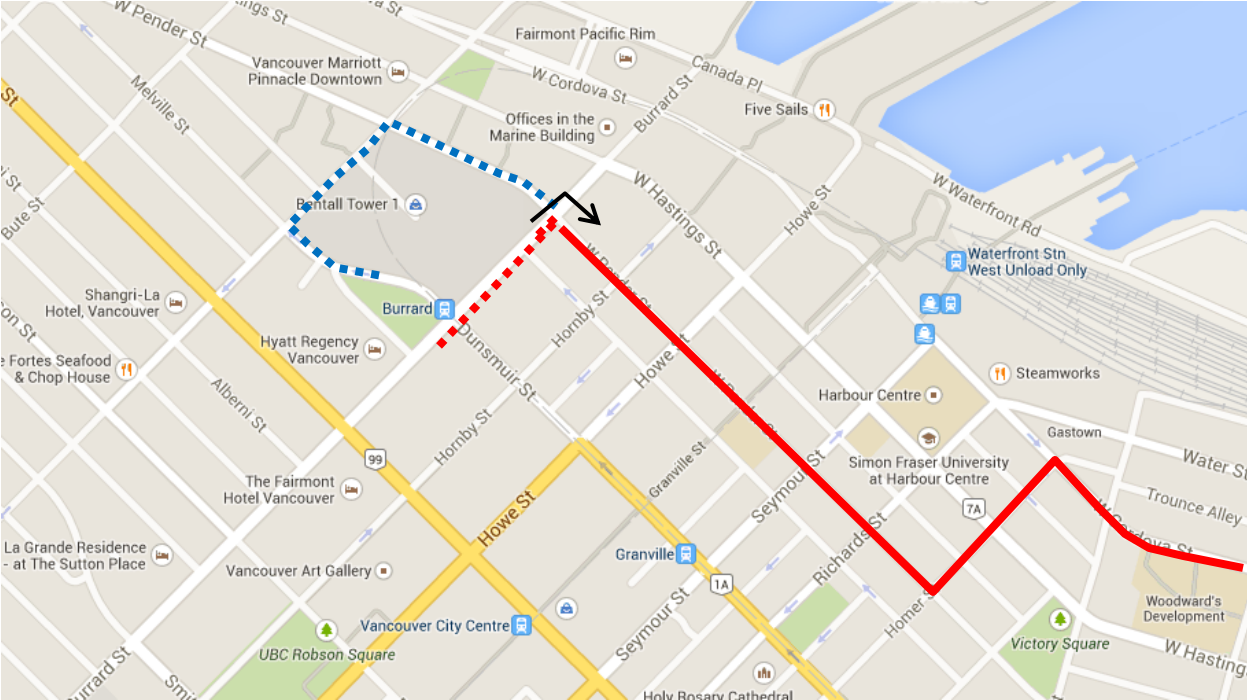

BMO Marathon Detour Map

211 Seymour: Starting from the temporary terminus on Burrard at Dunsmuir then continue Burrard, Pender then regular route.

Regular route	
Portion missed	
Detour portion	