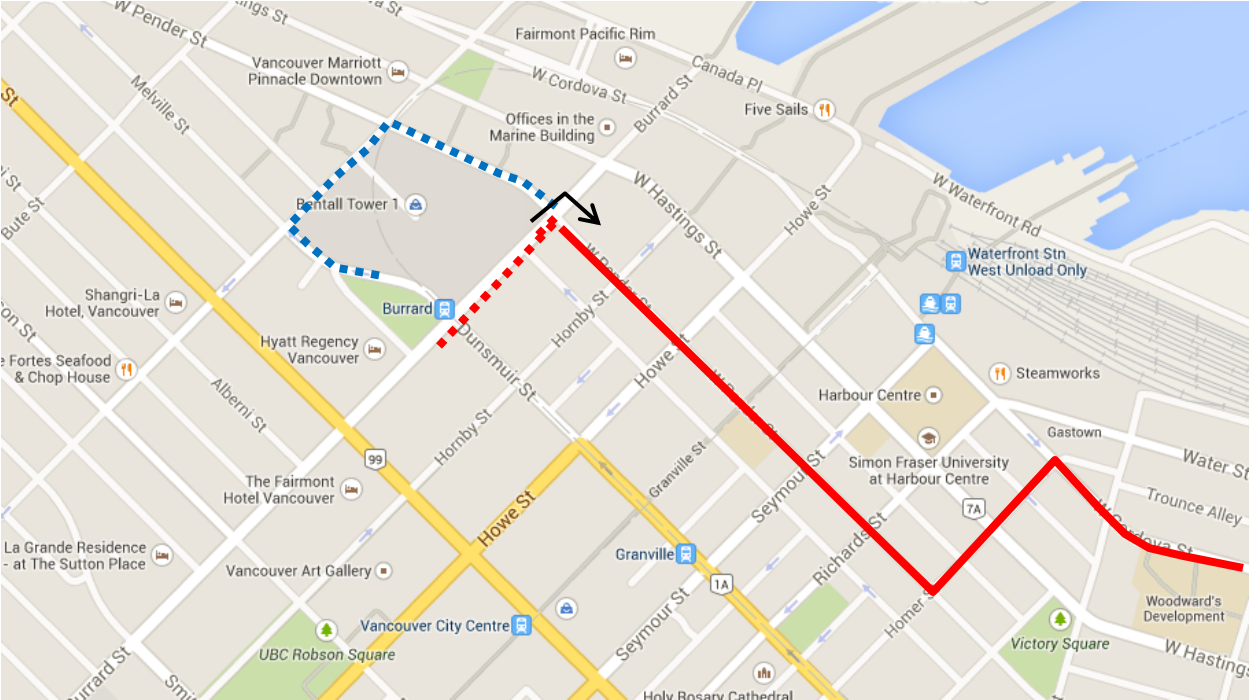

BMO Marathon Detour Map

210 Upper Lynn Valley detour: Starting from the temporary terminus on Burrard at Dunsmuir then continue Burrard, Pender then regular route.

| | |
|----------------|--|
| Regular route | |
| Portion missed | |
| Detour portion | |