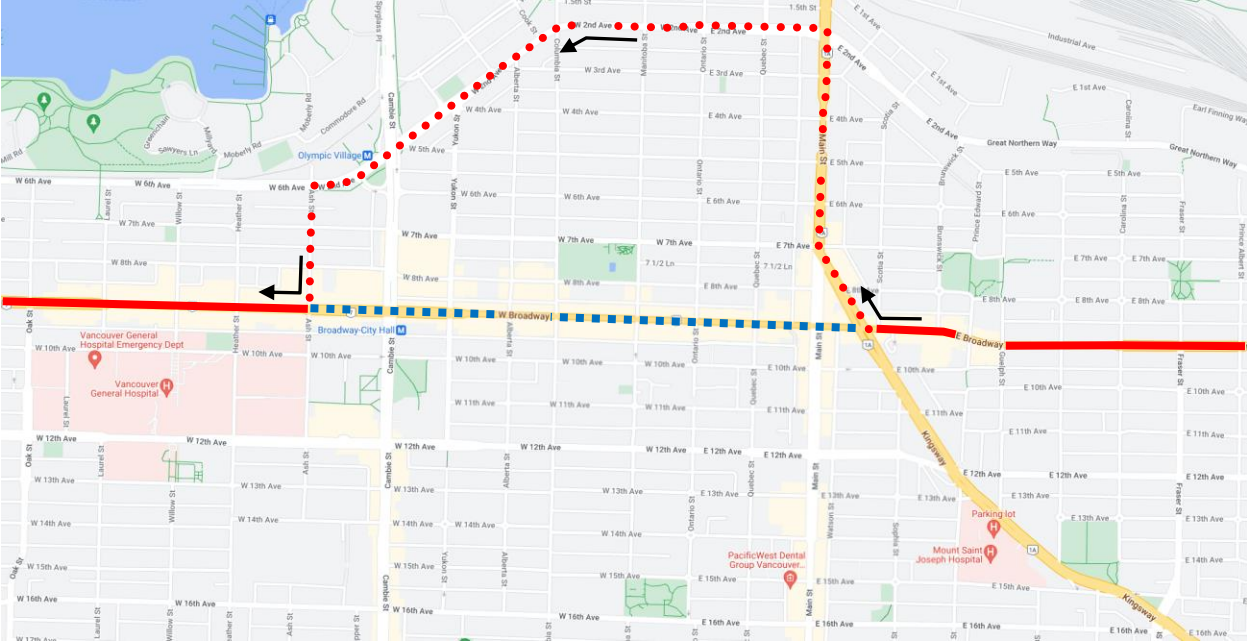

BMO Marathon Detour Map

N9 Downtown: Regular route to Broadway and Kingsway, then via Kingsway, Main St, W 2 Ave, Ash St, Broadway, resume regular route.

Regular route	
Portion missed	
Detour portion	