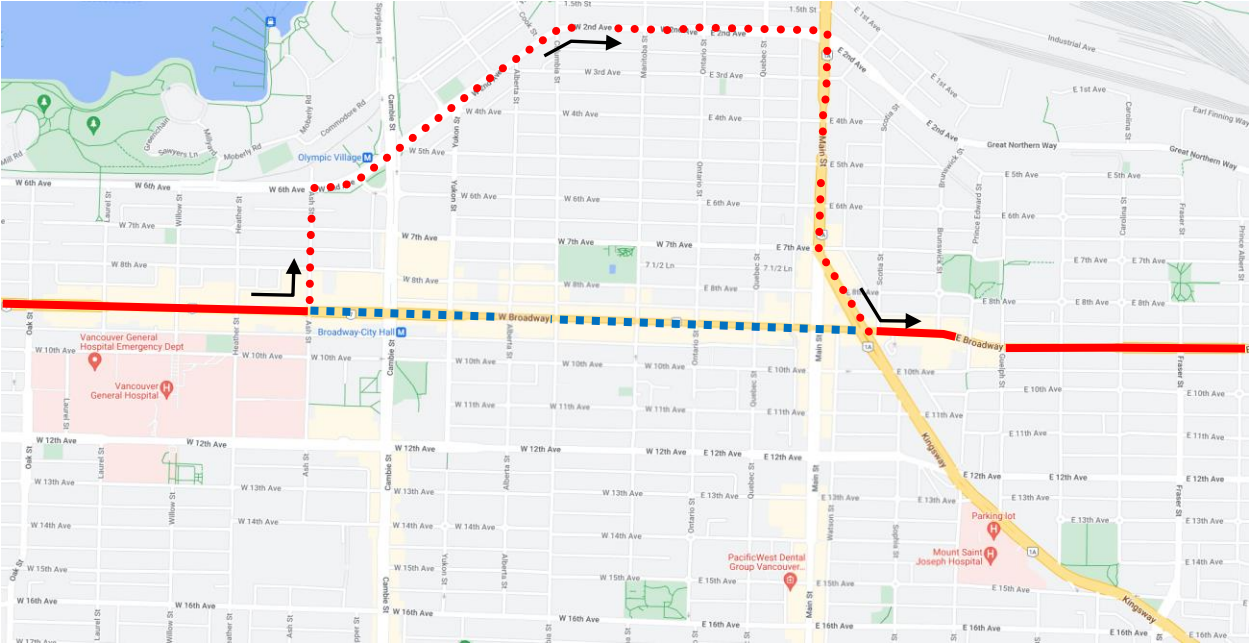

# BMO Marathon Detour Map

**N9 Coquitlam Central Station NightBus:** Regular route to Broadway and Ash St, then via Ash, 2 Ave, Main St, Kingsway, Broadway, resume regular route.

Regular route	
Portion missed	
Detour portion	