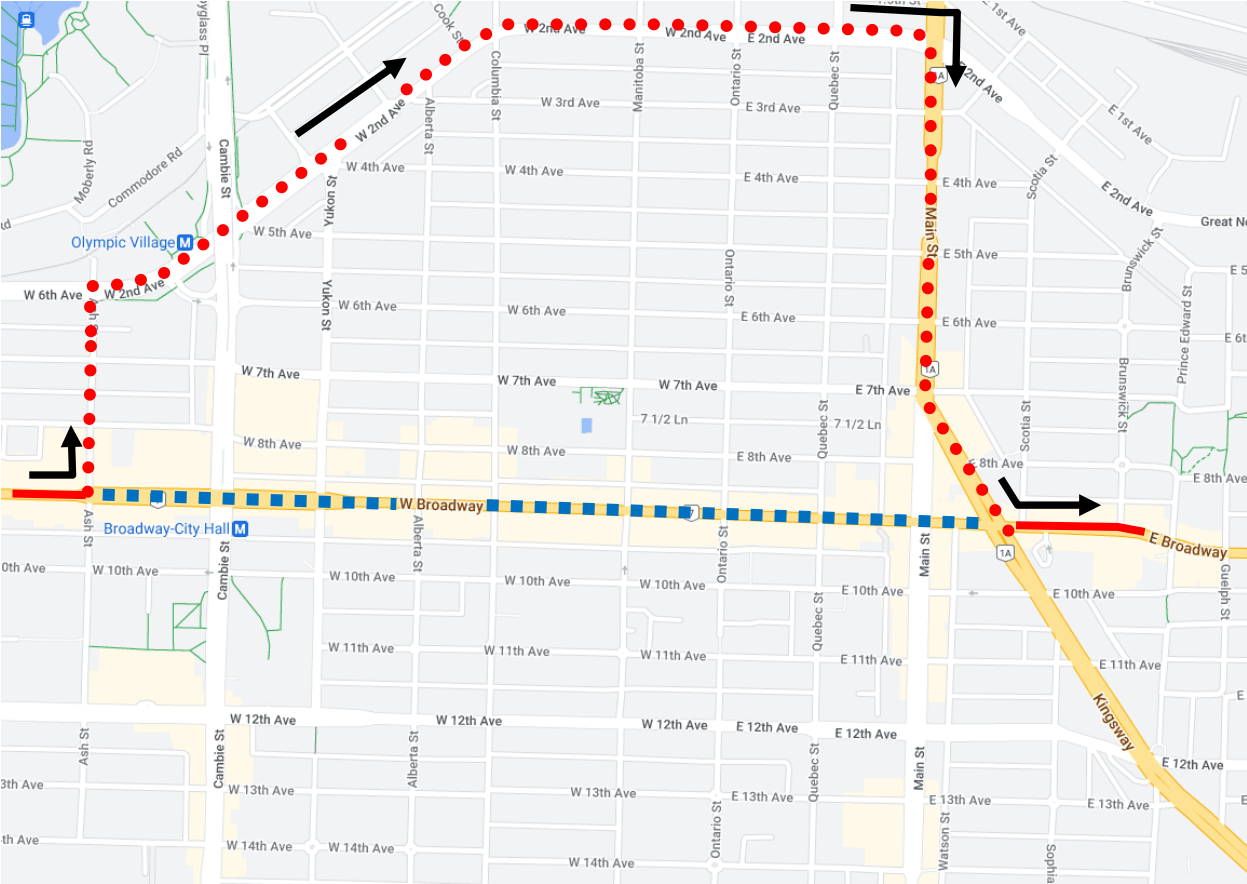

# BMO Marathon Detour Map

**9 Boundary/Commercial-Broadway:** Regular route to Broadway and Ash, Ash, 6 Ave, 2 Ave, Main, Kingsway, Broadway, regular route.

Regular route	
Portion missed	
Detour portion	