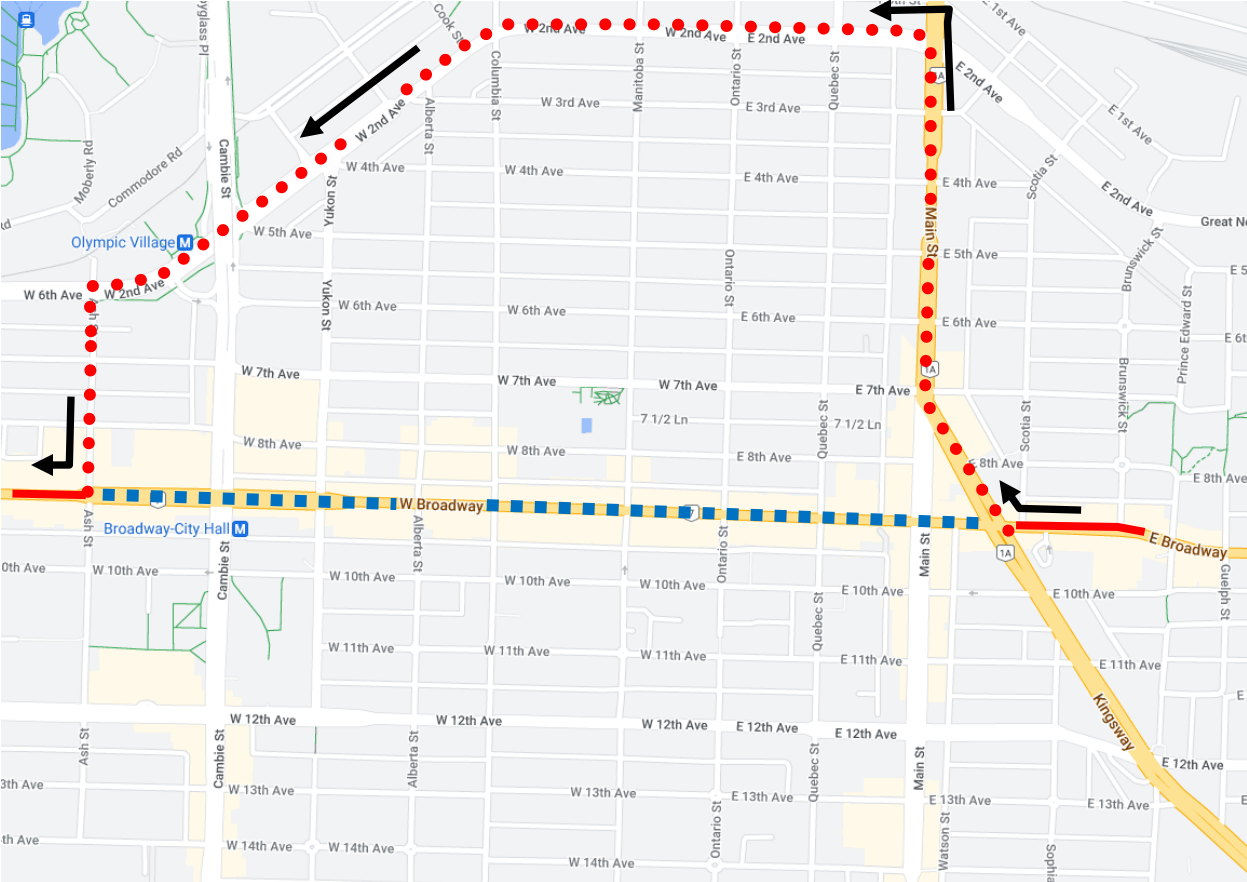

# BMO Marathon Detour Map

**9 Alma:** Regular route to Broadway and Kingsway, then via Kingsway, Main, 2 Ave, 6 Ave, Ash, Broadway, then resume regular route.

Regular route	
Portion missed	
Detour portion	