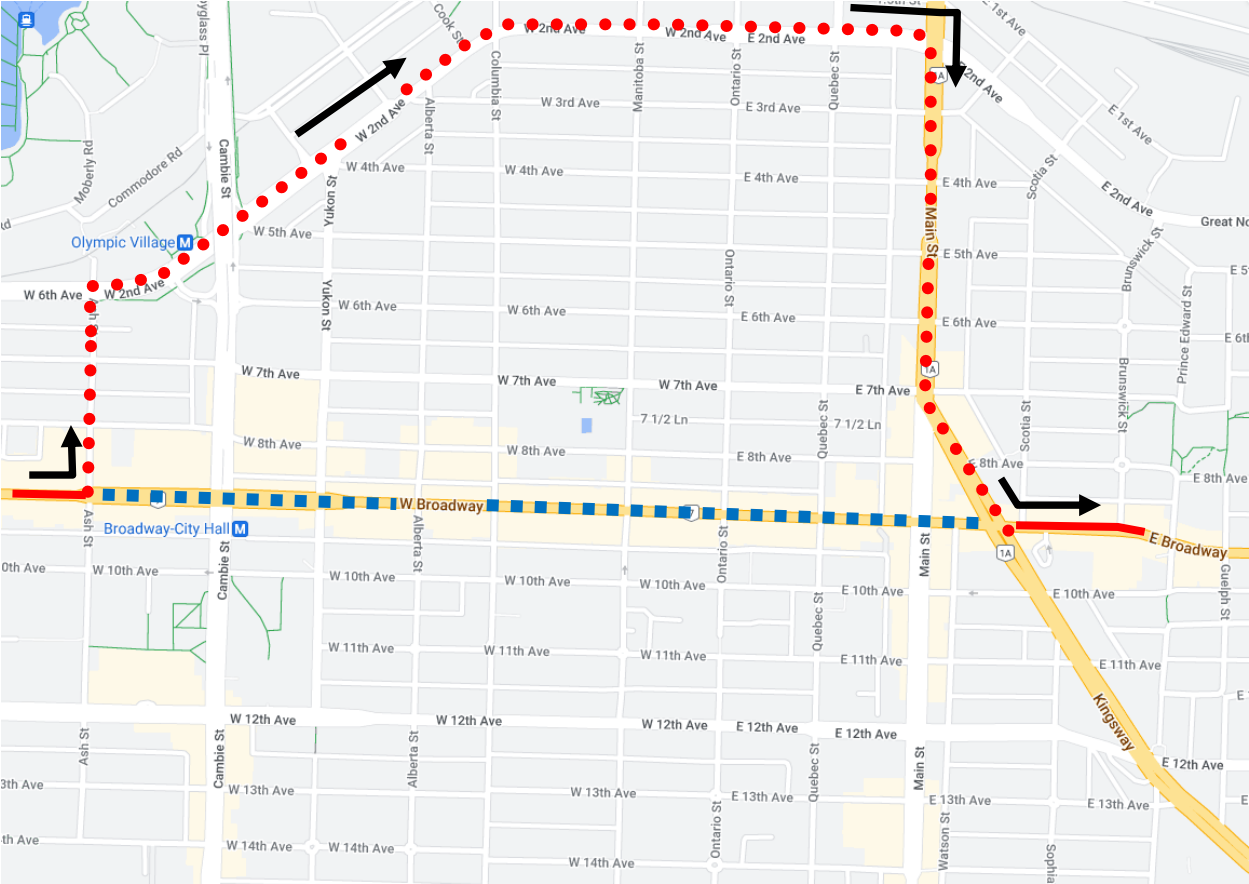

BMO Marathon Detour Map

99 Commercial-Broadway Regular route to Broadway & Ash, then Ash, 6 Ave, 2 Ave, Main, Kingsway, Broadway, regular route.

Regular route	
Portion missed	
Detour portion	