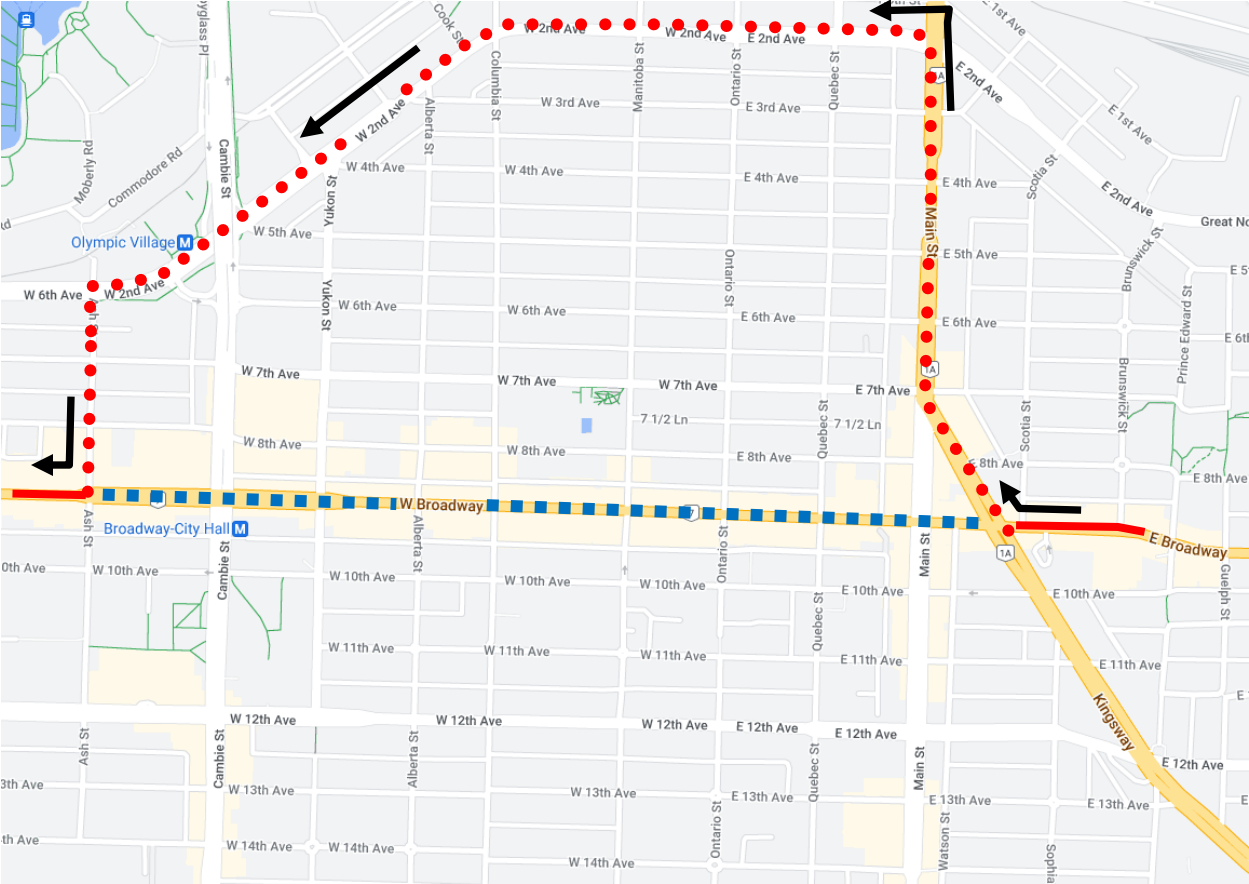

BMO Marathon Detour Map

99 UBC: Regular route to Broadway & Kingsway, then via Kingsway, Main, 2 Ave, 6 Ave, Ash, Broadway, regular route.

Regular route	
Portion missed	
Detour portion	