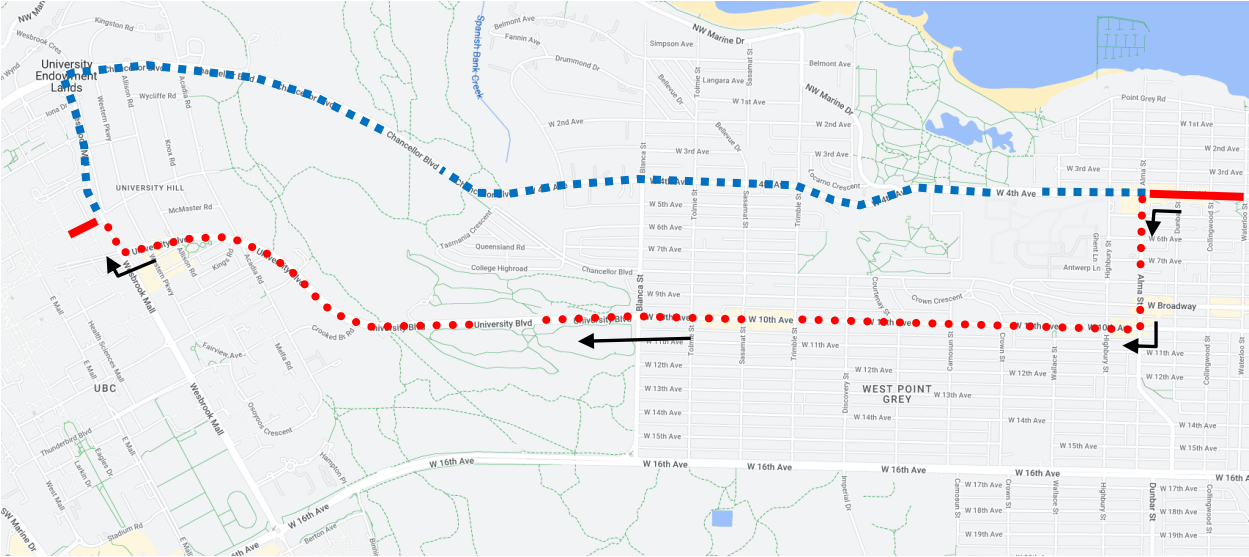

# BMO Marathon Detour Map

**84 UBC:** Regular route to 4 Ave & Alma, Alma, 10 Ave, University Blvd, Wesbrook Mall, into UBC Loop

Regular route	
Portion missed	
Detour portion	