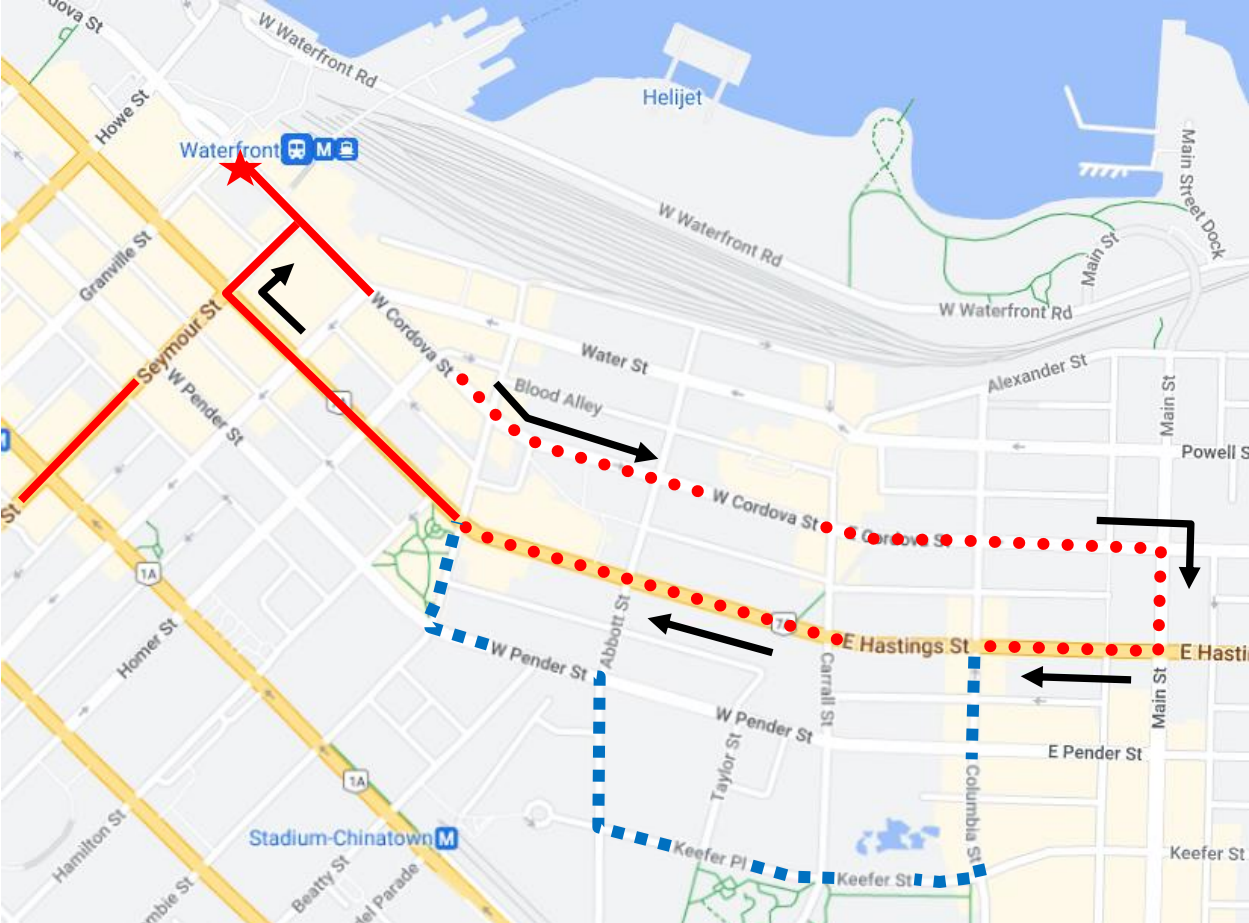

# BMO Marathon Detour Map

50 Waterfront Station/False Creek/Granville Island detour Regular route to Cordova & Cambie, continue on Cordova, Main, Hastings regular route to temp terminus at Waterfront Station due to special event.

Regular route	
Portion missed	
Detour portion	
Temp Terminus	