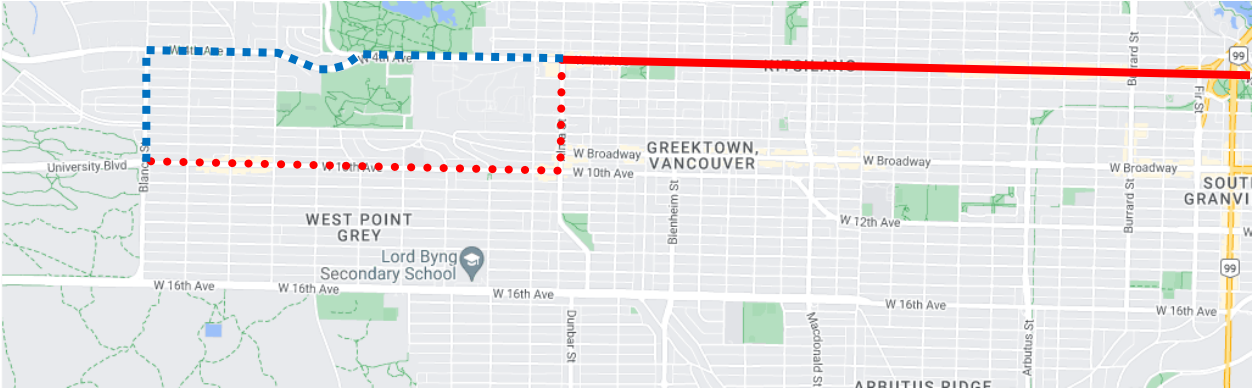

BMO Marathon Detour Map

4 Blanca: Regular route to 4 Ave and Alma St, then via Alma St, 10 Ave, to Blanca Loop, due to special event.

| | |
|----------------|--|
| Regular route | |
| Portion missed | |
| Detour portion | |