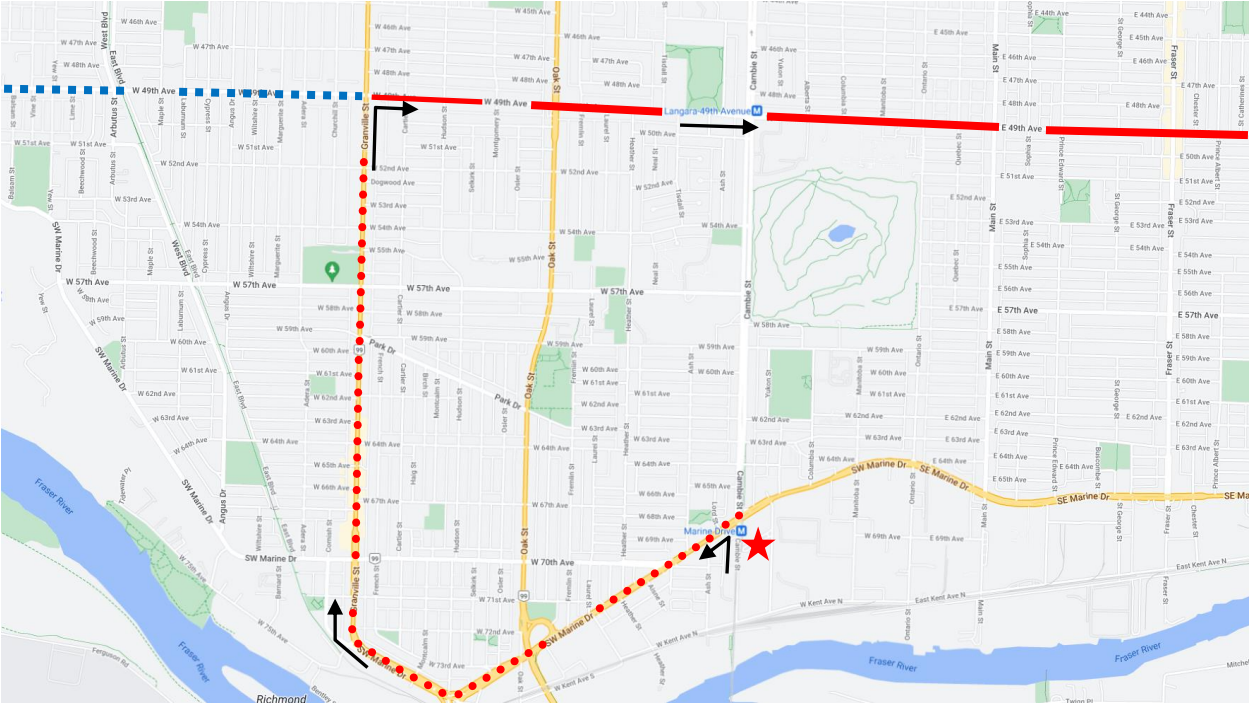

# BMO Marathon Detour Map

**49 Metrotown:** From temporary terminus at Marine Drive Station, continue via Cambie St, Marine Dr, Granville St, 49 Ave, resume regular route.

Regular route	
Portion missed	
Detour portion	
Temp Terminus	